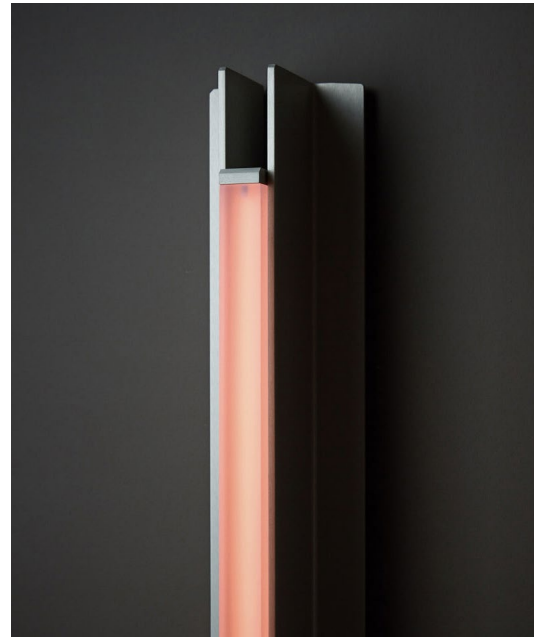

BEAM 06 SCONCE

Collection:

Beam and Glow

Design Year:

2018

Dimensions:

W 4in/10cm x D 4in/10cm x H 69.25in/176cm

Weight:

Remote 0-10V Dimmable Driver (240V)

Mounting:

Wall or Flush-Mount. Requires single gang junction box in orientation of fixture.

Materials:

Aluminum, LED, Chromatic Resin Lens

Metal Finish Options:

Anodized: Silver, Black, Light Gold

Hand-Stained: Lilac, Green

Lens Color Options:

Amber, Rose, Frosted

* All fixtures are made to order. For finish options or custom requests, please contact our sales team.

Made in New York

Detail of Anodized Silver metal finish and Rose lens