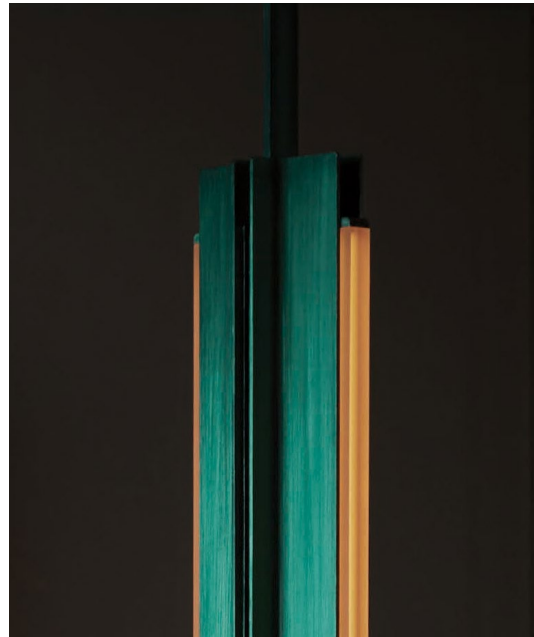

BEAM 06 PENDANT

Collection:

Beam and Glow

Design Year:

2018

Dimensions:

W 8.5in/21cm x D 4in/10cm x H 69.25in/176cm

Weight:

Remote 0-10V Dimmable Driver (240V)

Suspension:

Ceiling pendant with fixed pipe suspension. Overall height to be specified at time of order. Ships with 5in/12.7cm square canopy in matching metal finish.

Materials:

Aluminum, LED, Chromatic Resin Lens

Metal Finish Options:

Anodized: Silver, Black, Light Gold

Hand-Stained: Lilac, Green

Lens Color Options:

Amber, Rose, Frosted

* All fixtures are made to order. For finish options or custom requests, please contact our sales team.

Made in New York

Beam 06 Pendant pictured with Hand-Stained Green metal finish and Amber lens