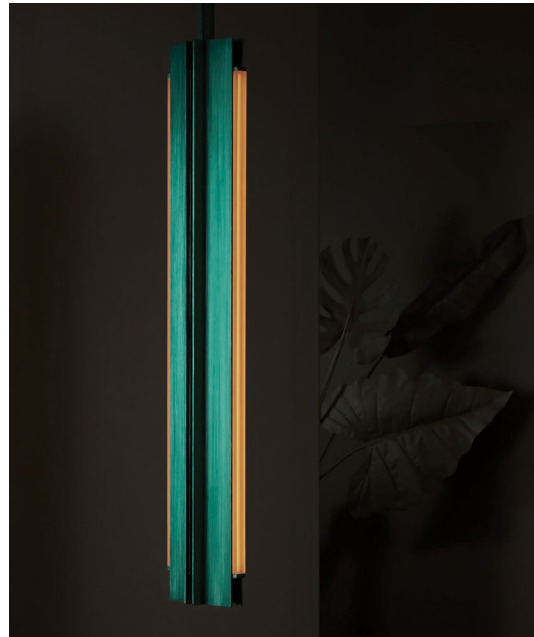

BEAM 04 PENDANT

Collection:

Beam and Glow

Design Year:

2018

Dimensions:

W 8.5in/21cm x D 4in/10cm x H 47.75in/120cm

Weight:

Materials:

Aluminum, LED, Chromatic Resin Lens

Metal Finish Options:

Anodized: Silver, Black, Light Gold

Hand-Stained: Lilac, Green

Lens Color Options:

Amber, Rose, Frosted

* All fixtures are made to order. For finish options or custom requests, please contact our sales team.

Made in New York

Beam 04 Pendant pictured with Hand-Stained Green metal finish and Amber lens