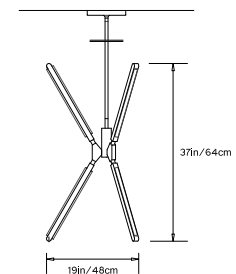

PRIS TORCH

Collection:

Pris

Design Year:

2017

Dimensions:

W 22in/56cm x D 19in/48cm x H 37in/64cm

Weight:

15lbs/6.8kg

Specifications:

Wattage: 78

Lumens: 5980 Total

Color Temperature: 2700K

CRI: 95+

Life Hours: 50,000+

Internal TRIAC Dimmable Driver (120V)

* Remote TRIAC Dimmable Driver (120/240V) or remote 0-10V Dimmable LED Driver (120-240V) available upon request. For Lutron HomeWorks Home Automation Systems, please specify remote 0-10V Dimmable LED Driver.

Suspension:

Ships with 6ft/182cm long stem and 8in/20.3cm canopy in matching metal finish. Stem can be adjusted on site. Longer stem lengths available upon request.

Materials:

Solid Brass, Machined Aluminum, LED

Metal Finish Options:

Standard: Satin Brass, Polished Nickel

Upgrades: Brushed Nickel, Polished Brass,

Antique Brass, Dark Bronze, Black Brass

* All fixtures are made to order. For finish options or custom requests, please contact our sales team.

Made in New York

SIDE