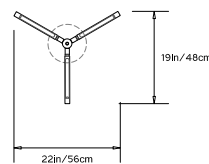

PRIS TORCH

Collection:

Pris

Design Year:

2017

Dimensions:

W 22in/56cm x D 19in/48cm x H 37in/64cm

Weight:

15lbs/6.8kg

Specifications:

Wattage: 78

Lumens: 5980 Total

Color Temperature: 2700K

CRI: 95+

Life Hours: 50,000+

Internal TRIAC Dimmable Driver (120V)

* Remote TRIAC Dimmable Driver (120/240V) or remote 0-10V Dimmable LED Driver (120-240V) available upon request. For Lutron HomeWorks Home Automation Systems, please specify remote 0-10V Dimmable LED Driver.

Suspension:

Ships with 6ft/182cm long stem and 8in/20.3cm canopy in matching metal finish. Stem can be adjusted on site. Longer stem lengths available upon request.

Materials:

Solid Brass, Machined Aluminum, LED

Metal Finish Options:

Standard: Satin Brass, Polished Nickel

Upgrades: Brushed Nickel, Polished Brass,

Antique Brass, Dark Bronze, Black Brass

* All fixtures are made to order. For finish options or custom requests, please contact our sales team.

Made in New York

TOP