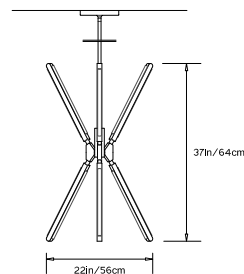

PRIS TORCH

Collection:

Pris

Design Year:

2017

Dimensions:

W 22in/56cm x D 19in/48cm x H 37in/64cm

Weight:

15lbs/6.8kg

Specifications:

Wattage: 78

Lumens: 5980 Total

Color Temperature: 2700K

CRI: 95+

Life Hours: 50,000+

Internal TRIAC Dimmable Driver (120V)

* Remote TRIAC Dimmable Driver (120/240V) or remote 0-10V Dimmable LED Driver (120-240V) available upon request. For Lutron HomeWorks Home Automation Systems, please specify remote 0-10V Dimmable LED Driver.

Suspension:

Ships with 6ft/182cm long stem and 8in/20.3cm canopy in matching metal finish. Stem can be adjusted on site. Longer stem lengths available upon request.

Materials:

Solid Brass, Machined Aluminum, LED

Metal Finish Options:

Standard: Satin Brass, Polished Nickel

Upgrades: Brushed Nickel, Polished Brass,

Antique Brass, Dark Bronze, Black Brass

* All fixtures are made to order. For finish options or custom requests, please contact our sales team.

Made in New York

FRONT