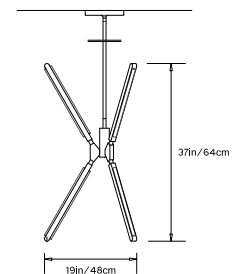

PRIS TORCH

Collection:

Pris

Design Year:

2017

Dimensions:

W 22in/56cm x D 19in/48cm x H 37in/64cm

Weight:

Made in New York

Pris Torch pictured with Satin Brass metal finish

TOP

FRONT

SIDE