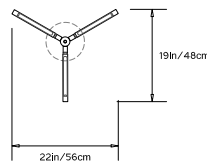

PRIS TORCH

Collection:

Pris

Design Year:

2017

Dimensions:

W 22in/56cm x D 19in/48cm x H 37in/64cm

Weight:

15lbs/6.8kg

Specifications:

Wattage: 78

Lumens: 5980 Total

Color Temperature: 2700K

CRI: 95+

Life Hours: 50,000+

Internal TRIAC Dimmable Driver (120V)

* Remote TRIAC Dimmable Drivers (120/240V) or Remote 0-10V Dimmable Driver (120-240V) upon request

Suspension:

Ships with 6ft/182cm long stem and 8in/20.3cm canopy in matching metal finish. Stem can be adjusted on site. Longer stem lengths available upon request.

Materials:

Solid Brass, Machined Aluminum, LED

Metal Finish Options:

Standard: Satin Brass, Polished Nickel

Upgrades: Brushed Nickel, Polished Brass, Antique Brass, Dark Bronze, Black Brass

* All fixtures are made to order. For finish options or custom requests, please contact our sales team.

Made in New York

TOP