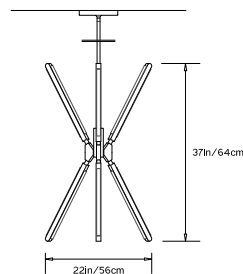

PRIS TORCH

Collection:

Pris

Design Year:

2017

Dimensions:

W 22in/56cm x D 19in/48cm x H 37in/64cm

Weight:

15lbs/6.8kg

Specifications:

Wattage: 78

Lumens: 5980 Total

Color Temperature: 2700K

CRI: 95+

Life Hours: 50,000+

Internal TRIAC Dimmable Driver (120V)

* Remote TRIAC Dimmable Drivers (120/240V) or Remote 0-10V Dimmable Driver (120-240V) upon request

Suspension:

Ships with 6ft/182cm long stem and 8in/20.3cm canopy in matching metal finish. Stem can be adjusted on site. Longer stem lengths available upon request.

Materials:

Solid Brass, Machined Aluminum, LED

Metal Finish Options:

Standard: Satin Brass, Polished Nickel

Upgrades: Brushed Nickel, Polished Brass, Antique Brass, Dark Bronze, Black Brass

* All fixtures are made to order. For finish options or custom requests, please contact our sales team.

Made in New York

FRONT