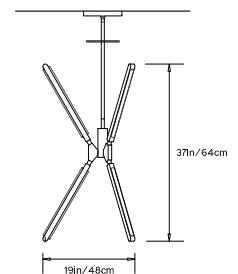

PRIS COLLECTION

Product Name:
PRIS TORCH

Design Year:
2017

Designer / Manufacturer:
PELLE

Dimensions:
L 37in/64cm x W 22in/56cm x H 19in/48cm

Weight:
15lbs/6.8kg

120 V LED Illumination:
 Wattage: 79
 Lumens: 6860 Total. 3430/side
 Color Temperature: 2700K
 Life Hours: 50,000
 CRI: 80+
 TRIAC Dimmable Drivers in Canopy or remote

230 V LED Illumination:
 Wattage: 71
 Lumens: 15900 Total. 2950/side
 Color Temperature: 2700K
 Life Hours: 50,000
 CRI: 90+
 Remote 0-10V Driver

Mounting:
 Ceiling Pendant with fixed pipe suspension that can be cut to measure on site. Fixture ships with 3ft/0.9m pipe in the matching metal finish and 8in/20cm canopy unless otherwise specified. Longer pipe lengths available upon request.

TOP VIEW

FRONT VIEW

SIDE VIEW