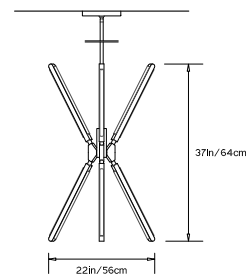

PRIS COLLECTION

Product Name:
PRIS TORCH

Design Year:
2017

Designer / Manufacturer:
PELLE

Dimensions:
L 37in/64cm x W 22in/56cm x H 19in/48cm

Weight:
15lbs/6.8kg

120 V LED Illumination:
 Wattage: 79
 Lumens: 6860 Total. 3430/side
 Color Temperature: 2700K
 Life Hours: 50,000
 CRI: 80+
 TRIAC Dimmable Drivers in Canopy or remote

230 V LED Illumination:
 Wattage: 71
 Lumens: 15900 Total. 2950/side
 Color Temperature: 2700K
 Life Hours: 50,000
 CRI: 90+
 Remote 0-10V Driver

Mounting:
 Ceiling Pendant with fixed pipe suspension that can be cut to measure on site. Fixture ships with 3ft/0.9m pipe in the matching metal finish and 8in/20cm canopy unless otherwise specified. Longer pipe lengths available upon request.

TOP VIEW

FRONT VIEW

SIDE VIEW