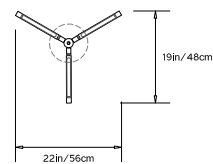

PRIS COLLECTION

Product Name:
PRIS TORCH

Design Year:
2017

Designer / Manufacturer:
PELLE

Dimensions:
L 37in/64cm x W 22in/56cm x H 19in/48cm

Weight:
15lbs/6.8kg

120 V LED Illumination:
 Wattage: 79
 Lumens: 6860 Total. 3430/side
 Color Temperature: 2700K
 Life Hours: 50,000
 CRI: 80+
 TRIAC Dimmable Drivers in Canopy or remote

230 V LED Illumination:
 Wattage: 71
 Lumens: 15900 Total. 2950/side
 Color Temperature: 2700K
 Life Hours: 50,000
 CRI: 90+
 Remote 0-10V Driver

Mounting:
 Ceiling Pendant with fixed pipe suspension that can be cut to measure on site. Fixture ships with 3ft/0.9m pipe in the matching metal finish and 8in/20cm canopy unless otherwise specified. Longer pipe lengths available upon request.

TOP VIEW

FRONT VIEW

SIDE VIEW