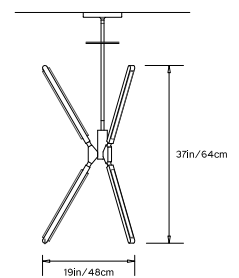

PRIS TORCH

Collection:
Pris

Design Year:
2017

Dimensions:
L 19in/48cm x W 22in/56cm x H 37in/64cm

Weight:
15lbs/6.8kg

Illumination (120/240 V LED):
 Wattage: 77
 Lumens: 5450 Total
 Color Temperature: 2700K
 CRI: 95+
 Life Hours: 50,000+

Driver:
 120V: Internal TRIAC Dimmable
 Remote TRIAC or 0-10V Dimmable
 240V: Remote 0-10V Dimmable

Suspension:
 0.625in pipe and 8in round canopy in matching metal finish. Ships with 2ft/60cm long pipe to measure on site. Longer pipe lengths available upon request.

TOP

FRONT

SIDE