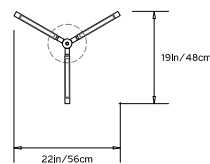

PRIS TORCH

Collection:
Pris

Design Year:
2017

Dimensions:
L 19in/48cm x W 22in/56cm x H 37in/64cm

Weight:
15lbs/6.8kg

Illumination (120/240 V LED):
Wattage: 77
Lumens: 5450 Total
Color Temperature: 2700K
CRI: 95+
Life Hours: 50,000+

Driver:
120V: Internal TRIAC Dimmable
      Remote TRIAC or 0-10V Dimmable
240V: Remote 0-10V Dimmable

Suspension:
0.625in pipe and 8in round canopy in matching metal finish. Ships with 2ft/60cm long pipe to measure on site. Longer pipe lengths available upon request.

Materials:
Solid Brass, Machined Aluminum, LED

Metal Finish Options:
Standard: Satin Brass
Upgrades: Polished Nickel Antique Brass, Dark Bronze, Black Brass

Certifications:
UL, cUL, CE

Made in:
New York, USA

TOP