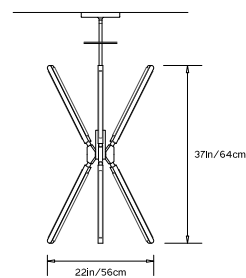

PRIS TORCH

Collection:
Pris

Design Year:
2017

Dimensions:
L 19in/48cm x W 22in/56cm x H 37in/64cm

Weight:
15lbs/6.8kg

Illumination (120/240 V LED):
 Wattage: 77
 Lumens: 5450 Total
 Color Temperature: 2700K
 CRI: 95+
 Life Hours: 50,000+

Driver:
 120V: Internal TRIAC Dimmable
 Remote TRIAC or 0-10V Dimmable
 240V: Remote 0-10V Dimmable

Suspension:
 0.625in pipe and 8in round canopy in matching metal finish. Ships with 2ft/60cm long pipe to measure on site. Longer pipe lengths available upon request.

TOP

FRONT

SIDE