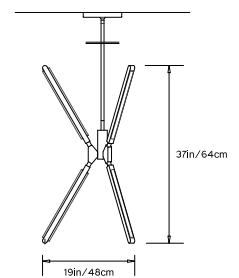

PRIS TORCH

Collection:
Pris

Design Year:
2017

Dimensions:
W 22in/56cm x D 19in/48cm x H 37in/64cm

Weight:
15lbs/6.8kg

Illumination (120/240 V LED):
Wattage: 77
Lumens: 5450 Total
Color Temperature: 2700K
CRI: 95+
Life Hours: 50,000+

Driver:
120V: Internal TRIAC Dimmable
Remote TRIAC or 0-10V Dimmable
240V: Remote 0-10V Dimmable

Suspension:
0.625in pipe and 8in round canopy in matching metal finish. Ships with 2ft/60cm long pipe to measure on site. Longer pipe lengths available upon request.

Materials:
Solid Brass, Machined Aluminum, LED

Metal Finish Options:
Standard: Satin Brass
Upgrades: Polished Nickel, Antique Brass, Dark Bronze, Black Brass

Certifications:
UL, cUL, CE

Made in:
New York, USA

SIDE