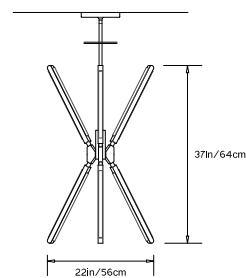

PRIS TORCH

Collection:
Pris

Design Year:
2017

Dimensions:
W 22in/56cm x D 19in/48cm x H 37in/64cm

Weight:
15lbs/6.8kg

Illumination (120/240 V LED):
Wattage: 77
Lumens: 5450 Total
Color Temperature: 2700K
CRI: 95+
Life Hours: 50,000+

Driver:
120V: Internal TRIAC Dimmable
Remote TRIAC or 0-10V Dimmable
240V: Remote 0-10V Dimmable

Suspension:
0.625in pipe and 8in round canopy in matching metal finish. Ships with 2ft/60cm long pipe to measure on site. Longer pipe lengths available upon request.

Materials:
Solid Brass, Machined Aluminum, LED

Metal Finish Options:
Standard: Satin Brass
Upgrades: Polished Nickel, Antique Brass, Dark Bronze, Black Brass

Certifications:
UL, cUL, CE

Made in:
New York, USA

TOP

FRONT