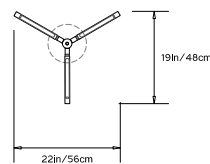

PRIS TORCH

Collection:
Pris

Design Year:
2017

Dimensions:
W 22in/56cm x D 19in/48cm x H 37in/64cm

Weight:
15lbs/6.8kg

Illumination (120/240 V LED):
Wattage: 77
Lumens: 5450 Total
Color Temperature: 2700K
CRI: 95+
Life Hours: 50,000+

Driver:
120V: Internal TRIAC Dimmable
Remote TRIAC or 0-10V Dimmable
240V: Remote 0-10V Dimmable

Suspension:
0.625in pipe and 8in round canopy in matching metal finish. Ships with 2ft/60cm long pipe to measure on site. Longer pipe lengths available upon request.

Materials:
Solid Brass, Machined Aluminum, LED

Metal Finish Options:
Standard: Satin Brass
Upgrades: Polished Nickel, Antique Brass, Dark Bronze, Black Brass

Certifications:
UL, cUL, CE

Made in:
New York, USA

TOP