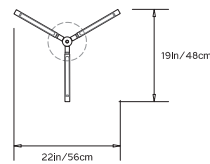

PRIS TORCH

Collection:
Pris

Design Year:
2017

Dimensions:
L 19in/48cm x W 22in/56cm x H 37in/64cm

Weight:
15lbs/6.8kg

Illumination (120/240 V LED):
Wattage: 77
Lumens: 5450 Total
Color Temperature: 2700K
CRI: 95+
Life Hours: 50,000+

Driver:
120V: Internal TRIAC Dimmable
      Remote TRIAC or 0-10V Dimmable
240V: Remote 0-10V Dimmable

Suspension:
0.625in pipe and 8in round canopy in matching metal finish. Ships with 2ft/60cm long pipe to measure on site. Longer pipe lengths available upon request.

Materials:
Solid Brass, Machined Aluminum, LED

Metal Finish Options:
Standard: Satin Brass
Upgrades: Polished Nickel, Antique Brass, Dark Bronze, Black Brass

Certifications:
UL, cUL, CE

Made in:
New York, USA

TOP