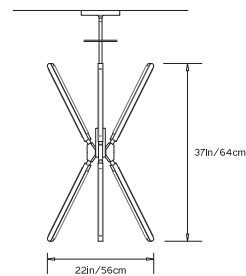

PRIS TORCH

Collection:
Pris

Design Year:
2017

Dimensions:
L 19in/48cm x W 22in/56cm x H 37in/64cm

Weight:
15lbs/6.8kg

Illumination (120/240 V LED):
 Wattage: 77
 Lumens: 5450 Total
 Color Temperature: 2700K
 CRI: 95+
 Life Hours: 50,000+

Driver:
 120V: Internal TRIAC Dimmable
 Remote TRIAC or 0-10V Dimmable
 240V: Remote 0-10V Dimmable

Suspension:
 0.625in pipe and 8in round canopy in matching metal finish. Ships with 2ft/60cm long pipe to measure on site. Longer pipe lengths available upon request.

TOP

FRONT

SIDE