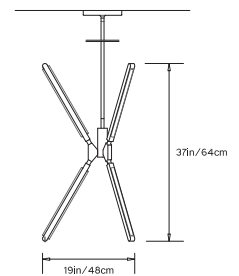

PRIS TORCH

Collection:
Pris

Design Year:
2017

Dimensions:
L 19in/48cm x W 22in/56cm x H 37in/64cm

Weight:
15lbs/6.8kg

Illumination (120/240 V LED):
 Wattage: 77
 Lumens: 5450 Total
 Color Temperature: 2700K
 CRI: 95+
 Life Hours: 50,000+

Driver:
 120V: Internal TRIAC Dimmable
 Remote TRIAC or 0-10V Dimmable
 240V: Remote 0-10V Dimmable

Suspension:
 0.625in pipe and 8in round canopy in matching metal finish. Ships with 2ft/60cm long pipe to measure on site. Longer pipe lengths available upon request.

TOP

FRONT

SIDE