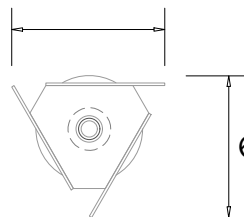

W 7.25in/18.4cm x D 4in/10.1cm x H 6.75in/17.1cm

**Weight:**

4lbs/1.8kg

**Illumination:**

Socket type: E12 - Candelabra Base

Bulb: 1 x 40W Frosted G16.5 Bulb (included)

**Mounting:**

Wall sconce. 5in/12.7cm diameter canopy in matching metal finish

7.25in/18cm

6.75in/17cm

4in/10cm