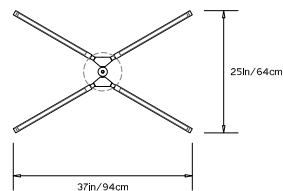

PRIS COLLECTION

Product Name:

PRIS X CHANDELIER

Design Year:

2016

Designer / Manufacturer:

PELLE

Dimensions:

L 37in/94cm x W 25in/64cm x H 7.75in/20cm

Weight:

12lbs/5.4kg

120 V LED Illumination:

Wattage: 53

Lumens: 4580 Total. 2290/side

Color Temperature: 2700K

CRI: 80+

Life Hours: 50,000+

TRIAC Dimmable Driver in Canopy or remote

230 V LED Illumination:

Wattage: 48

Lumens: 3930 Total. 1965/side

Color Temperature: 2700K

Life Hours: 50,000

CRI: 90+

Remote 0-10V Driver

Mounting:

Ceiling Pendant with fixed pipe suspension that can be cut to measure on site. Fixture ships with 3ft/0.9m pipe in the matching metal finish and 8in/20cm canopy unless otherwise specified. Longer pipe lengths available upon request.

Materials:

Solid Brass, Machined Aluminum, LED

Metal Finish Options:

Standard: Satin Brass

Custom: Black Brass, Polished Nickel

Certifications:

UL and cUL certified, CE

Made in:

New York, USA

TOP VIEW