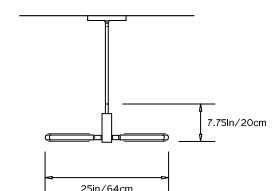

PRIS COLLECTION

Product Name:

PRIS X CHANDELIER

Design Year:

2016

Designer / Manufacturer:

PELLE

Dimensions:

L 37in/94cm x W 25in/64cm x H 7.75in/20cm

Weight:

12lbs/5.4kg

120 V LED Illumination:

Wattage: 53

Lumens: 4580 Total. 2290/side

Color Temperature: 2700K

CRI: 80+

Life Hours: 50,000+

TRIAC Dimmable Driver in Canopy or remote

230 V LED Illumination:

Wattage: 48

Lumens: 3930 Total. 1965/side

Color Temperature: 2700K

Life Hours: 50,000

CRI: 90+

Remote 0-10V Driver

Mounting:

Ceiling Pendant with fixed pipe suspension that can be cut to measure on site. Fixture ships with 3ft/0.9m pipe in the matching metal finish and 8in/20cm canopy unless otherwise specified. Longer pipe lengths available upon request.

Materials:

Solid Brass, Machined Aluminum, LED

Metal Finish Options:

Standard: Satin Brass

Custom: Black Brass, Polished Nickel

Certifications:

UL and cUL certified, CE

Made in:

New York, USA

SIDE VIEW