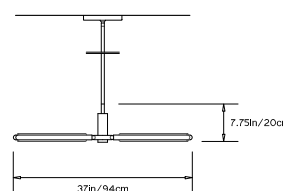

TOP VIEW

FRONT VIEW