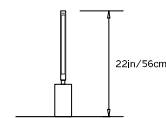

PRIS COLLECTION

Product Name:

PRIS TABLE LAMP

Design Year:

2016

Designer / Manufacturer:

PELLE

Dimensions:

Diam. 3.5in/9cm x H 22in/56cm

Weight:

6lbs/2.7kg

120 V LED Illumination:

Wattage: 7

Lumens: 500 Total. 250/side

Color Temperature: 2700K

CRI: 90+

Dimmable

230 V LED Illumination:

Wattage: 9

Lumens: 736Total. 7368/side

Color Temperature: 2700K

Life Hours: 50,000

CRI: 90+

Dimmable on request

Materials:

Solid Brass, Machined Aluminum, LED

Metal Finish Options:

Standard: Satin Brass

Custom: Black Brass, Polished Nickel

Certifications:

UL or cUL on request, CE

Made in:

New York, USA

FRONT VIEW