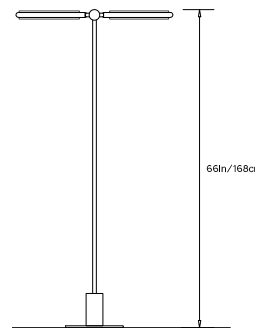

## PRIS COLLECTION

**Product Name:**  
 PRIS T FLOOR LAMP

**Design Year:**  
 2016

**Designer / Manufacturer:**  
 PELLE

**Dimensions:**  
 W 32in/81cm x H 66in/168cm x D 12in/30cm

**Weight:**  
 23lb/10.4kg

TOP VIEW

FRONT VIEW

SIDE VIEW