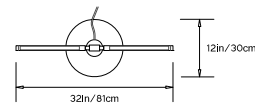

## PRIS COLLECTION

**Product Name:**  
 PRIS T FLOOR LAMP

**Design Year:**  
 2016

**Designer / Manufacturer:**  
 PELLE

**Dimensions:**  
 W 32in/81cm x H 66in/168cm x D 12in/30cm

**Weight:**  
 23lb/10.4kg

TOP VIEW

FRONT VIEW

SIDE VIEW