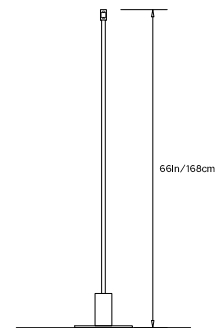

## PRIS COLLECTION

**Product Name:**  
 PRIS T FLOOR LAMP

**Design Year:**  
 2016

**Designer / Manufacturer:**  
 PELLE

**Dimensions:**  
 W 32in/81cm x H 66in/168cm x D 12in/30cm

**Weight:**  
 23lb/10.4kg

TOP VIEW

FRONT VIEW

SIDE VIEW