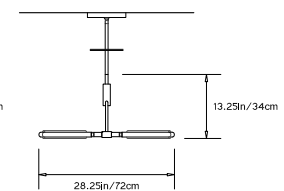

PRIS COLLECTION

Product Name:
 PRIS MINOR CHANDELIER

Design Year:
 2015

Designer / Manufacturer:
 PELLE

Dimensions:
 L 49.75in/126cm x W 28.25in/72cm x H 11in/28cm

Weight:
 15lbs/6.8kg

120 V LED Illumination:
 Wattage: 66
 Lumens: 5750 Total. 2875/side
 Color Temperature: 2700K
 Life Hours: 50,000
 CRI: 80+
 TRIAC Dimmable Drivers in Canopy or remote

230 V LED Illumination:
 Wattage: 60
 Lumens: 4950 Total. 2425/side
 Color Temperature: 2700K
 Life Hours: 50,000
 CRI: 90+
 Remote 0-10V Driver

Mounting:
 Ceiling Pendant with fixed pipe suspension that can be cut to measure on site. Fixture ships with 3ft/0.9m pipe in the matching metal finish and 8in/20cm canopy unless otherwise specified. Longer pipe lengths available upon request.

TOP VIEW

FRONT VIEW

SIDE VIEW