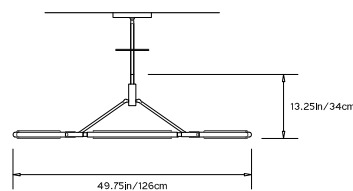

PRIS COLLECTION

Product Name:
 PRIS MINOR CHANDELIER

Design Year:
 2015

Designer / Manufacturer:
 PELLE

Dimensions:
 L 49.75in/126cm x W 28.25in/72cm x H 11in/28cm

Weight:
 15lbs/6.8kg

120 V LED Illumination:
 Wattage: 66
 Lumens: 5750 Total. 2875/side
 Color Temperature: 2700K
 Life Hours: 50,000
 CRI: 80+
 TRIAC Dimmable Drivers in Canopy or remote

230 V LED Illumination:
 Wattage: 60
 Lumens: 4950 Total. 2425/side
 Color Temperature: 2700K
 Life Hours: 50,000
 CRI: 90+
 Remote 0-10V Driver

Mounting:
 Ceiling Pendant with fixed pipe suspension that can be cut to measure on site. Fixture ships with 3ft/0.9m pipe in the matching metal finish and 8in/20cm canopy unless otherwise specified. Longer pipe lengths available upon request.

TOP VIEW

FRONT VIEW

SIDE VIEW