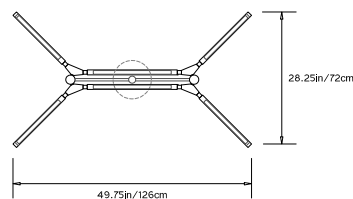

PRIS COLLECTION

Product Name:
 PRIS MINOR CHANDELIER

Design Year:
 2015

Designer / Manufacturer:
 PELLE

Dimensions:
 L 49.75in/126cm x W 28.25in/72cm x H 11in/28cm

Weight:
 15lbs/6.8kg

120 V LED Illumination:
 Wattage: 66
 Lumens: 5750 Total. 2875/side
 Color Temperature: 2700K
 Life Hours: 50,000
 CRI: 80+
 TRIAC Dimmable Drivers in Canopy or remote

230 V LED Illumination:
 Wattage: 60
 Lumens: 4950 Total. 2425/side
 Color Temperature: 2700K
 Life Hours: 50,000
 CRI: 90+
 Remote 0-10V Driver

Mounting:
 Ceiling Pendant with fixed pipe suspension that can be cut to measure on site. Fixture ships with 3ft/0.9m pipe in the matching metal finish and 8in/20cm canopy unless otherwise specified. Longer pipe lengths available upon request.

TOP VIEW

FRONT VIEW

SIDE VIEW