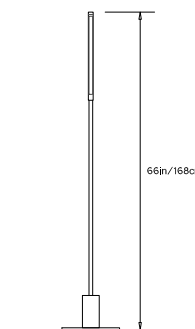

PRIS COLLECTION

Product Name:
PRIS I FLOOR LAMP

Design Year:
2016

Designer / Manufacturer:
PELLE

Dimensions:
W 12in/30cm x H 66in/168cm x D 12in/30cm

Weight:
19.75lb/8.95kg

120 V LED Illumination:
Wattage: 9
Lumens: 660 Total. 330/side
Color Temperature: 2700K
CRI: 90+
Dimmable upon request

230 V LED Illumination:
Wattage: 12
Lumens: 994 Total. 497/side
Color Temperature: 2700K
Life Hours: 50,000
CRI: 90+
Dimmable upon request

Materials:
Solid Brass, Machined Aluminum, LED

Metal Finish Options:
Standard: Satin Brass
Custom: Black Brass, Polished Nickel

Certifications:
UL or cUL on request, CE

Made in:
New York, USA

FRONT VIEW