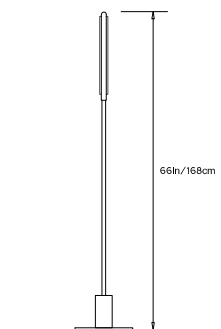

PRIS COLLECTION

Product Name:
PRIS I FLOOR LAMP

Design Year:
2016

Designer / Manufacturer:
PELLE

Dimensions:
W 12in/30cm x H 66in/168cm x D 12in/30cm

Weight:
19.75lb/8.95kg

120 V LED Illumination:
Wattage: 9
Lumens: 660 Total. 330/side
Color Temperature: 2700K
CRI: 90+
Dimmable upon request

230 V LED Illumination:
Wattage: 12
Lumens: 994 Total. 497/side
Color Temperature: 2700K
Life Hours: 50,000
CRI: 90+
Dimmable upon request

Materials:
Solid Brass, Machined Aluminum, LED

Metal Finish Options:
Standard: Satin Brass
Custom: Black Brass, Polished Nickel

Certifications:
UL or cUL on request, CE

Made in:
New York, USA

SIDE VIEW