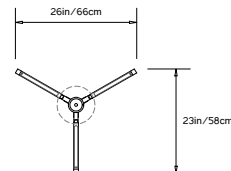

PRIS BLAZE

Collection:

Pris

Design Year:

2017

Dimensions:

W 26in/66cm x D 23in/58cm x H 52in/132cm

Weight:

22 lbs/9.9kg

Specifications:

Wattage: 98

Lumens: 7520 Total

Color Temperature: 2700K

CRI: 95+

Life Hours: 50,000+

Internal TRIAC Dimmable Driver (120V)

* Remote TRIAC Dimmable Driver (120/240V) or remote 0-10V Dimmable LED Driver (120-240V) available upon request. For Lutron HomeWorks Home Automation Systems, please specify remote 0-10V Dimmable LED Driver.

Suspension:

Ships with 6ft/182cm long stem and 8in/20.3cm canopy in matching metal finish. Stem can be adjusted on site. Longer stem lengths available upon request.

Materials:

Solid Brass, Machined Aluminum, LED

Metal Finish Options:

Standard: Satin Brass, Polished Nickel

Upgrades: Brushed Nickel, Polished Brass,

Antique Brass, Dark Bronze, Black Brass

* All fixtures are made to order. For finish options or custom requests, please contact our sales team.

Made in New York

TOP