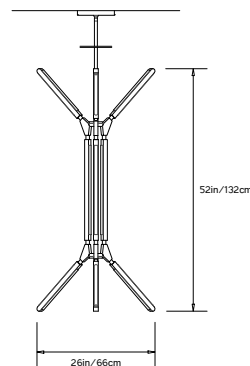

PRIS BLAZE

Collection:

Pris

Design Year:

2017

Dimensions:

W 26in/66cm x D 23in/58cm x H 52in/132cm

Weight:

22 lbs/9.9kg

Specifications:

Wattage: 98

Lumens: 7520 Total

Color Temperature: 2700K

CRI: 95+

Life Hours: 50,000+

Internal TRIAC Dimmable Driver (120V)

* Remote TRIAC Dimmable Driver (120/240V) or remote 0-10V Dimmable LED Driver (120-240V) available upon request. For Lutron HomeWorks Home Automation Systems, please specify remote 0-10V Dimmable LED Driver.

Suspension:

Ships with 6ft/182cm long stem and 8in/20.3cm canopy in matching metal finish. Stem can be adjusted on site. Longer stem lengths available upon request.

Materials:

Solid Brass, Machined Aluminum, LED

Metal Finish Options:

Standard: Satin Brass, Polished Nickel

Upgrades: Brushed Nickel, Polished Brass,

Antique Brass, Dark Bronze, Black Brass

* All fixtures are made to order. For finish options or custom requests, please contact our sales team.

Made in New York

FRONT