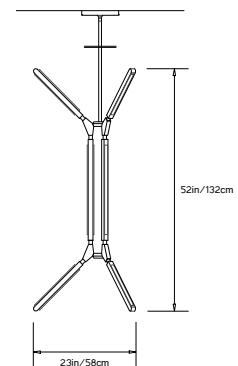

PRIS BLAZE

Collection:

Pris

Design Year:

2017

Dimensions:

W 26in/66cm x D 23in/58cm x H 52in/132cm

Weight:

22 lbs/9.9kg

Specifications:

Wattage: 98

Lumens: 7520 Total

Color Temperature: 2700K

CRI: 95+

Life Hours: 50,000+

Internal TRIAC Dimmable Driver (120V)

* Remote TRIAC Dimmable Driver (120/240V) or remote 0-10V Dimmable LED Driver (120-240V) available upon request. For Lutron HomeWorks Home Automation Systems, please specify remote 0-10V Dimmable LED Driver.

Suspension:

Ships with 6ft/182cm long stem and 8in/20.3cm canopy in matching metal finish. Stem can be adjusted on site. Longer stem lengths available upon request.

Materials:

Solid Brass, Machined Aluminum, LED

Metal Finish Options:

Standard: Satin Brass, Polished Nickel

Upgrades: Brushed Nickel, Polished Brass,

Antique Brass, Dark Bronze, Black Brass

* All fixtures are made to order. For finish options or custom requests, please contact our sales team.

Made in New York

SIDE