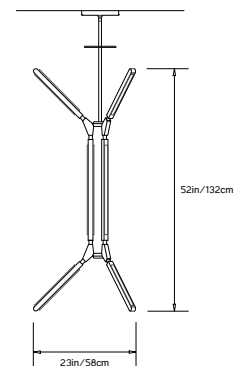

PRIS BLAZE

Collection:

Pris

Design Year:

2017

Dimensions:

W 26in/66cm x D 23in/58cm x H 52in/132cm

Weight:

22 lbs/9.9kg

Specifications:

Wattage: 98

Lumens: 7520 Total

Color Temperature: 2700K

CRI: 95+

Life Hours: 50,000+

Internal TRIAC Dimmable Drivers (120V)

* Remote TRIAC Dimmable Drivers (120/240V) or Remote 0-10V Dimmable Drivers (120-240V) upon request

Suspension:

Ships with 6ft/182cm long stem and 8in/20.3cm canopy in matching metal finish. Stem can be adjusted on site. Longer stem lengths available upon request.

Materials:

Solid Brass, Machined Aluminum, LED

Metal Finish Options:

Standard: Satin Brass, Polished Nickel

Upgrades: Brushed Nickel, Polished Brass,

Antique Brass, Dark Bronze, Black Brass

* All fixtures are made to order. For finish options or custom requests, please contact our sales team.

Made in New York

SIDE