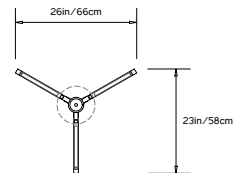

PRIS BLAZE

Collection:

Pris

Design Year:

2017

Dimensions:

W 26in/66cm x D 23in/58cm x H 52in/132cm

Weight:

22 lbs/9.9kg

Specifications:

Wattage: 98

Lumens: 7520 Total

Color Temperature: 2700K

CRI: 95+

Life Hours: 50,000+

Internal TRIAC Dimmable Drivers (120V)

* Remote TRIAC Dimmable Drivers (120/240V) or Remote 0-10V Dimmable Drivers (120-240V) upon request

Suspension:

Ships with 6ft/182cm long stem and 8in/20.3cm canopy in matching metal finish. Stem can be adjusted on site. Longer stem lengths available upon request.

Materials:

Solid Brass, Machined Aluminum, LED

Metal Finish Options:

Standard: Satin Brass, Polished Nickel

Upgrades: Brushed Nickel, Polished Brass,

Antique Brass, Dark Bronze, Black Brass

* All fixtures are made to order. For finish options or custom requests, please contact our sales team.

Made in New York

TOP