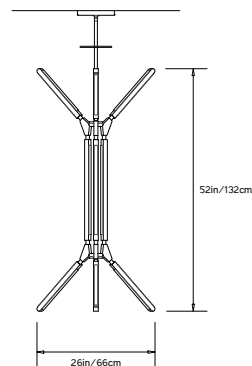

PRIS BLAZE

Collection:

Pris

Design Year:

2017

Dimensions:

W 26in/66cm x D 23in/58cm x H 52in/132cm

Weight:

22 lbs/9.9kg

Specifications:

Wattage: 98

Lumens: 7520 Total

Color Temperature: 2700K

CRI: 95+

Life Hours: 50,000+

Internal TRIAC Dimmable Drivers (120V)

* Remote TRIAC Dimmable Drivers (120/240V) or Remote 0-10V Dimmable Drivers (120-240V) upon request

Suspension:

Ships with 6ft/182cm long stem and 8in/20.3cm canopy in matching metal finish. Stem can be adjusted on site. Longer stem lengths available upon request.

Materials:

Solid Brass, Machined Aluminum, LED

Metal Finish Options:

Standard: Satin Brass, Polished Nickel

Upgrades: Brushed Nickel, Polished Brass,

Antique Brass, Dark Bronze, Black Brass

* All fixtures are made to order. For finish options or custom requests, please contact our sales team.

Made in New York

FRONT