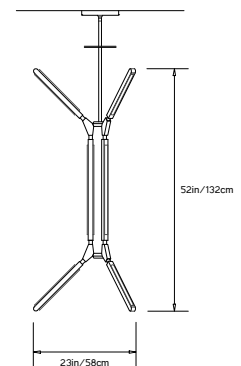

PRIS BLAZE

Collection:
Pris

Design Year:
2017

Dimensions:
W 26in/66cm x D 23in/58cm x H 52in/132cm

Weight:
22 lbs/9.9kg

Illumination (120/240 V LED):
Wattage: 96
Lumens: 6850 Total
Color Temperature: 2700K
CRI: 95+
Life Hours: 50,000+

Driver:
120V: Internal TRIAC Dimmable
      Remote TRIAC or 0-10V Dimmable
240V: Remote 0-10V Dimmable

Suspension:
0.625in pipe and 8in round canopy in matching metal finish. Ships with 2ft/60cm long pipe to measure on site. Longer pipe lengths available upon request.

Materials:
Solid Brass, Machined Aluminum, LED

Metal Finish Options:
Standard: Satin Brass
Custom: Black Brass, Polished Nickel

Certifications:
UL, cUL, CE

Made in:
New York, USA

SIDE