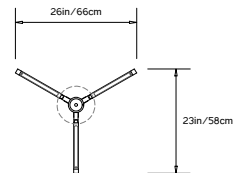

PRIS BLAZE

Collection:
Pris

Design Year:
2017

Dimensions:
W 26in/66cm x D 23in/58cm x H 52in/132cm

Weight:
22 lbs/9.9kg

Illumination (120/240 V LED):
Wattage: 96
Lumens: 6850 Total
Color Temperature: 2700K
CRI: 95+
Life Hours: 50,000+

Driver:
120V: Internal TRIAC Dimmable
      Remote TRIAC or 0-10V Dimmable
240V: Remote 0-10V Dimmable

Suspension:
0.625in pipe and 8in round canopy in matching metal finish. Ships with 2ft/60cm long pipe to measure on site. Longer pipe lengths available upon request.

Materials:
Solid Brass, Machined Aluminum, LED

Metal Finish Options:
Standard: Satin Brass
Custom: Black Brass, Polished Nickel

Certifications:
UL, cUL, CE

Made in:
New York, USA

TOP