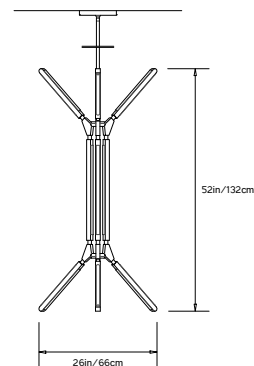

PRIS BLAZE

Collection:
Pris

Design Year:
2017

Dimensions:
W 26in/66cm x D 23in/58cm x H 52in/132cm

Weight:
22 lbs/9.9kg

Illumination (120/240 V LED):
Wattage: 96
Lumens: 6850 Total
Color Temperature: 2700K
CRI: 95+
Life Hours: 50,000+

Driver:
120V: Internal TRIAC Dimmable
      Remote TRIAC or 0-10V Dimmable
240V: Remote 0-10V Dimmable

Suspension:
0.625in pipe and 8in round canopy in matching metal finish. Ships with 2ft/60cm long pipe to measure on site. Longer pipe lengths available upon request.

Materials:
Solid Brass, Machined Aluminum, LED

Metal Finish Options:
Standard: Satin Brass
Custom: Black Brass, Polished Nickel

Certifications:
UL, cUL, CE

Made in:
New York, USA

TOP

FRONT