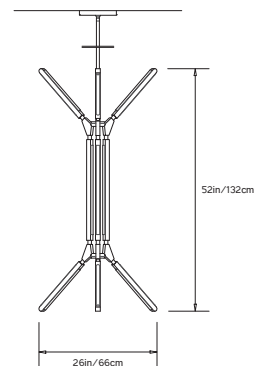

PRIS BLAZE

Collection:
Pris

Design Year:
2017

Dimensions:
L 25.5in/64.77cm x W 22in/55.88cm x H 52in/132.08cm

Weight:
22 lbs/9.9kg

Illumination (120/240 V LED):
Wattage: 96
Lumens: 6850 Total
Color Temperature: 2700K
CRI: 95+
Life Hours: 50,000+

Driver:
120V: Internal TRIAC Dimmable
      Remote TRIAC or 0-10V Dimmable
240V: Remote 0-10V Dimmable

Suspension:
0.625in pipe and 8in round canopy in matching metal finish. Ships with 2ft/60cm long pipe to measure on site. Longer pipe lengths available upon request.

Materials:
Solid Brass, Machined Aluminum, LED

Metal Finish Options:
Standard: Satin Brass
Custom: Black Brass, Polished Nickel

Certifications:
UL, cUL, CE

Made in:
New York, USA

FRONT