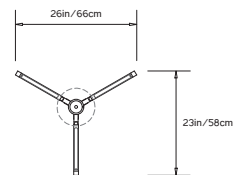

PRIS BLAZE

Collection:
Pris

Design Year:
2017

Dimensions:
L 25.5in/64.77cm x W 22in/55.88cm x H 52in/132.08cm

Weight:
22 lbs/9.9kg

Illumination (120/240 V LED):
Wattage: 96
Lumens: 6850 Total
Color Temperature: 2700K
CRI: 95+
Life Hours: 50,000+

Driver:
120V: Internal TRIAC Dimmable
      Remote TRIAC or 0-10V Dimmable
240V: Remote 0-10V Dimmable

Suspension:
0.625in pipe and 8in round canopy in matching metal finish. Ships with 2ft/60cm long pipe to measure on site. Longer pipe lengths available upon request.

Materials:
Solid Brass, Machined Aluminum, LED

Metal Finish Options:
Standard: Satin Brass
Custom: Black Brass, Polished Nickel

Certifications:
UL, cUL, CE

Made in:
New York, USA

TOP