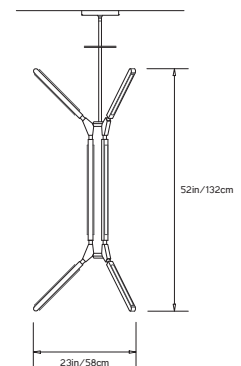

PRIS BLAZE

Collection:
Pris

Design Year:
2017

Dimensions:
L 25.5in/64.77cm x W 22in/55.88cm x H 52in/132.08cm

Weight:
22 lbs/9.9kg

Illumination (120/240 V LED):
Wattage: 96
Lumens: 6850 Total
Color Temperature: 2700K
CRI: 95+
Life Hours: 50,000+

Driver:
120V: Internal TRIAC Dimmable
      Remote TRIAC or 0-10V Dimmable
240V: Remote 0-10V Dimmable

Suspension:
0.625in pipe and 8in round canopy in matching metal finish. Ships with 2ft/60cm long pipe to measure on site. Longer pipe lengths available upon request.

Materials:
Solid Brass, Machined Aluminum, LED

Metal Finish Options:
Standard: Satin Brass
Custom: Black Brass, Polished Nickel

Certifications:
UL, cUL, CE

Made in:
New York, USA

SIDE