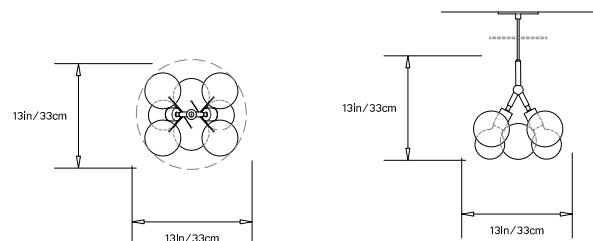

SMALL BUBBLE CHANDELIER

Collection:

Bubble Chandeliers

Design Year:

2017

Dimensions:

Diam 13in/33cm x H 13in/33cm

Weight:

2lbs./0.9kg

Illumination (120V):

Incandescent: 2x G30 Globe / Clear / E26 Medium
Screw Base / 80W / 600 Lumens

OR

Screw Base LED upon request

Illumination (240V):

Incandescent: 2x G30 Globe / Clear / E27 Medium
Screw Base / 80 W / 600 Lumens

OR

Screw Base LED upon request

Materials:

Machined metal, hand-blown glass globes, decorative
cotton

Metal Finish Options:

Satin Brass, Polished Nickel

Decorative Coiling Options:

Natural Cotton cord

Mounting:

White Lamp Cord Suspension with 5" white Canopy.
Ships with 6ft/1.8m standard length.

Certifications:

UL, cUL (120V Incandescent, LED)
CE (240V Incandescent, LED)

Made in:

New York, USA