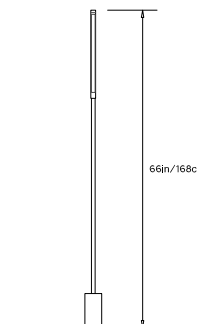

PRIS I FLOOR LAMP

Collection:

Pris

Design Year:

2016

Dimensions:

W 12in/30cm x D 12in/30cm x H 66in/168cm

Weight:

19.75lbs/8.95kg

Specifications:

Wattage: 13

Lumens: 990 Total

Color Temperature: 2700K

CRI: 95+

Life Hours: 50,000+

Internal Driver, Dimmer at Base

12ft/3.7m black lamp cord with in-line on/off switch

Materials:

Solid Brass, Machined Aluminum, LED

Metal Finish Options:

Standard: Satin Brass, Polished Nickel

Upgrades: Brushed Nickel, Polished Brass,

Antique Brass, Dark Bronze, Black Brass

* All fixtures are made to order. For finish options or custom requests, please contact our sales team.

Made in New York

UL, cUL
on request

FRONT