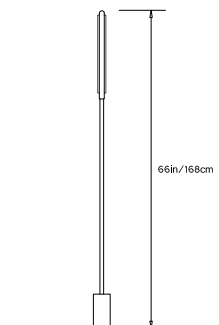

PRIS COLLECTION

Product Name:
PRIS I FLOOR LAMP

Design Year:
2016

Designer / Manufacturer:
PELLE

Dimensions:
W 12in/30cm x H 66in/168cm x D 12in/30cm

Weight:
19.75lb/8.95kg

120 V LED Illumination:
Wattage: 9
Lumens: 660 Total. 330/side
Color Temperature: 2700K
CRI: 90+
Dimmable upon request

Materials:
Solid Brass, Machined Aluminum, LED

Metal Finish Options:
Standard: Satin Brass
Custom: Black Brass, Polished Nickel

Made in:
New York, USA

SIDE VIEW