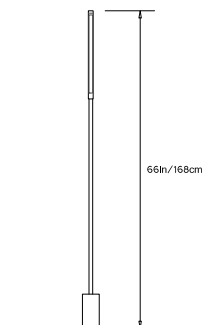

PRIS COLLECTION

Product Name:
PRIS I FLOOR LAMP

Design Year:
2016

Designer / Manufacturer:
PELLE

Dimensions:
W 12in/30cm x H 66in/168cm x D 12in/30cm

Weight:
19.75lb/8.95kg

120 V LED Illumination:
Wattage: 9
Lumens: 660 Total. 330/side
Color Temperature: 2700K
CRI: 90+
Dimmable upon request

Materials:
Solid Brass, Machined Aluminum, LED

Metal Finish Options:
Standard: Satin Brass
Custom: Black Brass, Polished Nickel

Made in:
New York, USA

FRONT VIEW