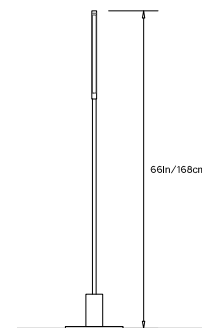

PRIS I FLOOR LAMP

Collection:

Pris

Design Year:

2016

Dimensions:

W 12in/30cm x H 66in/168cm x D 12in/30cm

Weight:

19.75lb/8.95kg

Illumination (120/240 V LED):

Wattage: 9

Lumens: 664 Total

Color Temperature: 2700K

CRI: 90+

Life Hours: 50,000+

Dimmable

Lamp Cord:

12ft black cord with in-line on/off switch. Dimmer at base.

Materials:

Solid Brass, Machined Aluminum, LED

Metal Finish Options:

Standard: Satin Brass

Upgrades: Polished Nickel Antique Brass, Dark Bronze, Black Brass

Certifications:

UL or cUL on request, CE

Made in:

New York, USA

FRONT