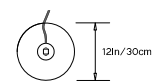

PRIS I FLOOR LAMP

Collection:

Pris

Design Year:

2016

Dimensions:

W 12in/30cm x H 66in/168cm x D 12in/30cm

Weight:

19.75lb/8.95kg

Illumination (120/240 V LED):

Wattage: 9

Lumens: 664 Total

Color Temperature: 2700K

CRI: 90+

Life Hours: 50,000+

Dimmable

Lamp Cord:

12ft black cord with in-line on/off switch. Dimmer at base.

Materials:

Solid Brass, Machined Aluminum, LED

Metal Finish Options:

Standard: Satin Brass

Upgrades: Polished Nickel Antique Brass, Dark Bronze, Black Brass

Certifications:

UL or cUL on request, CE

Made in:

New York, USA

TOP