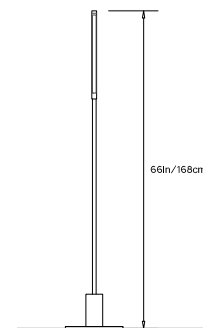

PRIS I FLOOR LAMP

Collection:

Pris

Design Year:

2016

Dimensions:

W 12in/30cm x H 66in/168cm x D 12in/30cm

Weight:

19.75lb/8.95kg

Illumination (120/240 V LED):

Wattage: 9

Lumens: 664 Total

Color Temperature: 2700K

CRI: 90+

Life Hours: 50,000+

Dimmable

Lamp Cord:

12ft black cord with in-line on/off switch. Dimmer at base.

Materials:

Solid Brass, Machined Aluminum, LED

Metal Finish Options:

Standard: Satin Brass

Upgrades: Polished Nickel, Antique Brass, Dark Bronze, Black Brass

Certifications:

UL or cUL on request, CE

Made in:

New York, USA

FRONT