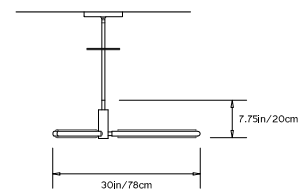

PRIS Y CHANDELIER

Collection:

Pris

Design Year:

2016

Dimensions:

W 30in/78cm x D 35in/89cm x H 7.75in/20cm

Weight:

9lbs/4.1kg

Specifications:

Wattage: 39

Lumens: 3000 Total

Color Temperature: 2700K

CRI: 95+

Life Hours: 50,000+

Internal TRIAC Dimmable Driver (120V)

* Remote TRIAC Dimmable Driver (120/240V) or remote 0-10V Dimmable LED Driver (120-240V) available upon request. For Lutron HomeWorks Home Automation Systems, please specify remote 0-10V Dimmable LED Driver.

Suspension:

Ships with 2ft/60cm long stem and 8in/20.3cm canopy in matching metal finish. Stem can be adjusted on site. Longer stem lengths available upon request.

Materials:

Solid Brass, Machined Aluminum, LED

Metal Finish Options:

Standard: Satin Brass, Polished Nickel
Upgrades: Brushed Nickel, Polished Brass, Antique Brass, Dark Bronze, Black Brass

* All fixtures are made to order. For finish options or custom requests, please contact our sales team.

Made in New York

SIDE