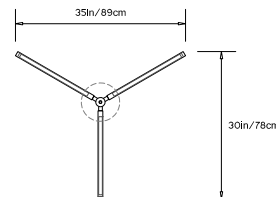

PRIS Y CHANDELIER

Collection:

Pris

Design Year:

2016

Dimensions:

W 30in/78cm x D 35in/89cm x H 7.75in/20cm

Weight:

9lbs/4.1kg

Specifications:

Wattage: 39

Lumens: 3000 Total

Color Temperature: 2700K

CRI: 95+

Life Hours: 50,000+

Internal TRIAC Dimmable Driver (120V)

* Remote TRIAC Dimmable Driver (120/240V) or remote 0-10V Dimmable LED Driver (120-240V) available upon request. For Lutron HomeWorks Home Automation Systems, please specify remote 0-10V Dimmable LED Driver.

Suspension:

Ships with 2ft/60cm long stem and 8in/20.3cm canopy in matching metal finish. Stem can be adjusted on site. Longer stem lengths available upon request.

Materials:

Solid Brass, Machined Aluminum, LED

Metal Finish Options:

Standard: Satin Brass, Polished Nickel
Upgrades: Brushed Nickel, Polished Brass, Antique Brass, Dark Bronze, Black Brass

* All fixtures are made to order. For finish options or custom requests, please contact our sales team.

Made in New York

TOP