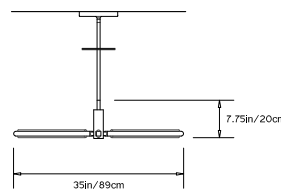

PRIS Y CHANDELIER

Collection:

Pris

Design Year:

2016

Dimensions:

W 30in/78cm x D 35in/89cm x H 7.75in/20cm

Weight:

9lbs/4.1kg

Specifications:

Wattage: 39

Lumens: 3000 Total

Color Temperature: 2700K

CRI: 95+

Life Hours: 50,000+

Internal TRIAC Dimmable Driver (120V)

* Remote TRIAC Dimmable Driver (120/240V) or remote 0-10V Dimmable LED Driver (120-240V) available upon request. For Lutron HomeWorks Home Automation Systems, please specify remote 0-10V Dimmable LED Driver.

Suspension:

Ships with 2ft/60cm long stem and 8in/20.3cm canopy in matching metal finish. Stem can be adjusted on site. Longer stem lengths available upon request.

Materials:

Solid Brass, Machined Aluminum, LED

Metal Finish Options:

Standard: Satin Brass, Polished Nickel
Upgrades: Brushed Nickel, Polished Brass, Antique Brass, Dark Bronze, Black Brass

* All fixtures are made to order. For finish options or custom requests, please contact our sales team.

Made in New York

TOP

FRONT