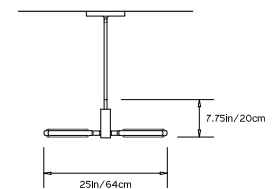

PRIS X CHANDELIER

Collection:

Pris

Design Year:

2016

Dimensions:

W 25in/64cm x D 37in/94cm x H 7.75in/20cm

Weight:

12lbs/5.4kg

Specifications:

Wattage: 52

Lumens: 3990 Total

Color Temperature: 2700K

CRI: 95+

Life Hours: 50,000+

Internal TRIAC Dimmable Driver (120V)

* Remote TRIAC Dimmable Driver (120/240V) or remote 0-10V Dimmable LED Driver (120-240V) available upon request. For Lutron HomeWorks Home Automation Systems, please specify remote 0-10V Dimmable LED Driver.

Suspension:

Ships with 2ft/60cm long stem and 8in/20.3cm canopy in matching metal finish. Stem can be adjusted on site. Longer stem lengths available upon request.

Materials:

Solid Brass, Machined Aluminum, LED

Metal Finish Options:

Standard: Satin Brass, Polished Nickel

Upgrades: Brushed Nickel, Polished Brass,

Antique Brass, Dark Bronze, Black Brass

* All fixtures are made to order. For finish options or custom requests, please contact our sales team.

Made in New York

SIDE