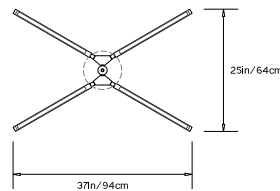

PRIS X CHANDELIER

Collection:

Pris

Design Year:

2016

Dimensions:

W 25in/64cm x D 37in/94cm x H 7.75in/20cm

Weight:

12lbs/5.4kg

Specifications:

Wattage: 52

Lumens: 3990 Total

Color Temperature: 2700K

CRI: 95+

Life Hours: 50,000+

Internal TRIAC Dimmable Driver (120V)

* Remote TRIAC Dimmable Driver (120/240V) or remote 0-10V Dimmable LED Driver (120-240V) available upon request. For Lutron HomeWorks Home Automation Systems, please specify remote 0-10V Dimmable LED Driver.

Suspension:

Ships with 2ft/60cm long stem and 8in/20.3cm canopy in matching metal finish. Stem can be adjusted on site. Longer stem lengths available upon request.

Materials:

Solid Brass, Machined Aluminum, LED

Metal Finish Options:

Standard: Satin Brass, Polished Nickel

Upgrades: Brushed Nickel, Polished Brass,

Antique Brass, Dark Bronze, Black Brass

* All fixtures are made to order. For finish options or custom requests, please contact our sales team.

Made in New York

TOP