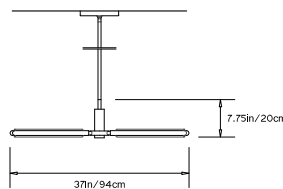

PRIS X CHANDELIER

Collection:

Pris

Design Year:

2016

Dimensions:

W 25in/64cm x D 37in/94cm x H 7.75in/20cm

Weight:

12lbs/5.4kg

Specifications:

Wattage: 52

Lumens: 3990 Total

Color Temperature: 2700K

CRI: 95+

Life Hours: 50,000+

Internal TRIAC Dimmable Driver (120V)

* Remote TRIAC Dimmable Driver (120/240V) or remote 0-10V Dimmable LED Driver (120-240V) available upon request. For Lutron HomeWorks Home Automation Systems, please specify remote 0-10V Dimmable LED Driver.

Suspension:

Ships with 2ft/60cm long stem and 8in/20.3cm canopy in matching metal finish. Stem can be adjusted on site. Longer stem lengths available upon request.

Materials:

Solid Brass, Machined Aluminum, LED

Metal Finish Options:

Standard: Satin Brass, Polished Nickel

Upgrades: Brushed Nickel, Polished Brass,

Antique Brass, Dark Bronze, Black Brass

* All fixtures are made to order. For finish options or custom requests, please contact our sales team.

Made in New York

FRONT