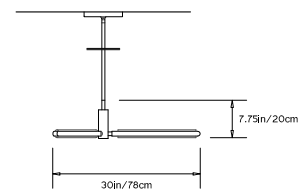

SIDE

* All fixtures are made to order. Please
contact our sales team if you have any
custom requests.