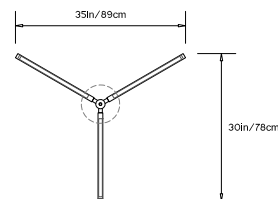

PRIS Y CHANDELIER

Collection:
Pris

Design Year:
2016

Dimensions:
W 30in/78cm x D 35in/89cm x H 7.75in/20cm

Weight:
9lbs/4.1kg

Specifications:

Wattage: 39
Lumens: 3000 Total
Color Temperature: 2700K
CRI: 95+
Life Hours: 50,000+
Internal TRIAC Dimmable Driver (120V)

Remote TRIAC Dimmable Driver (120/240V) or
Remote 0-10V Dimmable Driver (120-240V) upon
request

Suspension:

0.625in pipe and 8in round canopy in matching metal
finish. Ships with 2ft/60cm long pipe to measure on
site. Longer pipe lengths available upon request.

Materials:

Solid Brass, Machined Aluminum, LED

Metal Finish Options:

Standard: Satin Brass, Polished Nickel
Upgrades: Brushed Nickel, Antique Brass,
Dark Bronze, Black Brass

Certifications:

Made in:

New York, USA

TOP