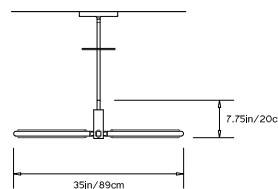

PRIS Y CHANDELIER

Collection:
Pris

Design Year:
2016

Dimensions:
W 30in/78cm x D 35in/89cm x H 7.75in/20cm

Weight:
9lbs/4.1kg

Specifications:

Wattage: 39
Lumens: 3000 Total
Color Temperature: 2700K
CRI: 95+
Life Hours: 50,000+
Internal TRIAC Dimmable Driver (120V)

Remote TRIAC Dimmable Driver (120/240V) or
Remote 0-10V Dimmable Driver (120-240V) upon
request

Suspension:

0.625in pipe and 8in round canopy in matching metal
finish. Ships with 2ft/60cm long pipe to measure on
site. Longer pipe lengths available upon request.

Materials:

Solid Brass, Machined Aluminum, LED

Metal Finish Options:

Standard: Satin Brass, Polished Nickel
Upgrades: Brushed Nickel, Antique Brass,
Dark Bronze, Black Brass

Certifications:

Made in:

New York, USA

FRONT

* All fixtures are made to order. Please
contact our sales team if you have any
custom requests.