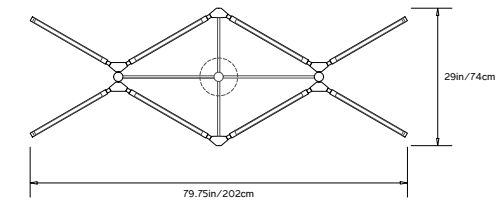

PRIS CROWN CHANDELIER

Collection:

Pris

Design Year:

2016

Dimensions:

W 79.75in/202cm x D 29in/74cm x H 18.25in/46cm

Weight:

26lbs/11.8kg

Specifications:

Wattage: 103

Lumens: 7980 Total

Color Temperature: 2700K

CRI: 95+

Life Hours: 50,000+

Internal TRIAC Dimmable Driver (120V)

* Remote TRIAC Dimmable Driver (120/240V) or remote 0-10V Dimmable LED Driver (120-240V) available upon request. For Lutron HomeWorks Home Automation Systems, please specify remote 0-10V Dimmable LED Driver.

Suspension:

Ships with 2ft/60cm long stem and 8in/20.3cm canopy in matching metal finish. Stem can be adjusted on site. Longer stem lengths available upon request.

Materials:

Solid Brass, Machined Aluminum, LED

Metal Finish Options:

Standard: Satin Brass, Polished Nickel

Upgrades: Brushed Nickel, Polished Brass,

Antique Brass, Dark Bronze, Black Brass

* All fixtures are made to order. For finish options or custom requests, please contact our sales team.

Made in New York

TOP

SIDE