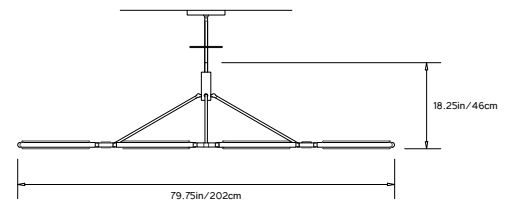

PRIS CROWN CHANDELIER

Collection:

Pris

Design Year:

2016

Dimensions:

W 79.75in/202cm x D 29in/74cm x H 18.25in/46cm

Weight:

26lbs/11.8kg

Specifications:

Wattage: 103

Lumens: 7980 Total

Color Temperature: 2700K

CRI: 95+

Life Hours: 50,000+

Internal TRIAC Dimmable Driver (120V)

* Remote TRIAC Dimmable Driver (120/240V) or remote 0-10V Dimmable LED Driver (120-240V) available upon request. For Lutron HomeWorks Home Automation Systems, please specify remote 0-10V Dimmable LED Driver.

Suspension:

Ships with 2ft/60cm long stem and 8in/20.3cm canopy in matching metal finish. Stem can be adjusted on site. Longer stem lengths available upon request.

Materials:

Solid Brass, Machined Aluminum, LED

Metal Finish Options:

Standard: Satin Brass, Polished Nickel

Upgrades: Brushed Nickel, Polished Brass,

Antique Brass, Dark Bronze, Black Brass

* All fixtures are made to order. For finish options or custom requests, please contact our sales team.

Made in New York

FRONT

SIDE