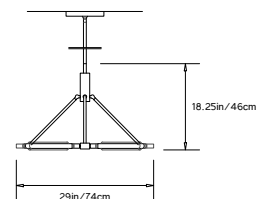

PRIS CROWN CHANDELIER

Collection:

Pris

Design Year:

2016

Dimensions:

W 79.75in/202cm x D 29in/74cm x H 18.25in/46cm

Weight:

26lbs/11.8kg

Specifications:

Wattage: 103

Lumens: 7980 Total

Color Temperature: 2700K

CRI: 95+

Life Hours: 50,000+

Internal TRIAC Dimmable Driver (120V)

* Remote TRIAC Dimmable Driver (120/240V) or remote 0-10V Dimmable LED Driver (120-240V) available upon request. For Lutron HomeWorks Home Automation Systems, please specify remote 0-10V Dimmable LED Driver.

Suspension:

Ships with 2ft/60cm long stem and 8in/20.3cm canopy in matching metal finish. Stem can be adjusted on site. Longer stem lengths available upon request.

Materials:

Solid Brass, Machined Aluminum, LED

Metal Finish Options:

Standard: Satin Brass, Polished Nickel

Upgrades: Brushed Nickel, Polished Brass,

Antique Brass, Dark Bronze, Black Brass

* All fixtures are made to order. For finish options or custom requests, please contact our sales team.

Made in New York

SIDE