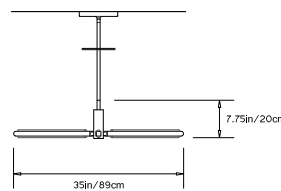

PRIS Y CHANDELIER

Collection:

Pris

Design Year:

2016

Dimensions:

W 30in/78cm x D 35in/89cm x H 7.75in/20cm

Weight:

9lbs/4.1kg

Specifications:

Wattage: 39

Lumens: 3000 Total

Color Temperature: 2700K

CRI: 95+

Life Hours: 50,000+

Internal TRIAC Dimmable Driver (120V)

* Remote TRIAC Dimmable Driver (120/240V) or Remote 0-10V Dimmable Driver (120-240V) upon request

Suspension:

Ships with 2ft/60cm long stem and 8in/20.3cm canopy in matching metal finish. Stem can be adjusted on site. Longer stem lengths available upon request.

Materials:

Solid Brass, Machined Aluminum, LED

Metal Finish Options:

Standard: Satin Brass, Polished Nickel

Upgrades: Brushed Nickel, Polished Brass, Antique Brass, Dark Bronze, Black Brass

* All fixtures are made to order. For finish options or custom requests, please contact our sales team.

Made in New York

FRONT