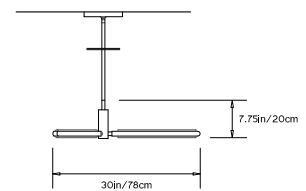

PRIS Y CHANDELIER

Collection:

Pris

Design Year:

2016

Dimensions:

W 30in/78cm x D 35in/89cm x H 7.75in/20cm

Weight:

9lbs/4.1kg

Specifications:

Wattage: 39

Lumens: 3000 Total

Color Temperature: 2700K

CRI: 95+

Life Hours: 50,000+

Internal TRIAC Dimmable Driver (120V)

* Remote TRIAC Dimmable Driver (120/240V) or Remote 0-10V Dimmable Driver (120-240V) upon request

Suspension:

Ships with 2ft/60cm long stem and 8in/20.3cm canopy in matching metal finish. Stem can be adjusted on site. Longer stem lengths available upon request.

Materials:

Solid Brass, Machined Aluminum, LED

Metal Finish Options:

Standard: Satin Brass, Polished Nickel

Upgrades: Brushed Nickel, Polished Brass, Antique Brass, Dark Bronze, Black Brass

* All fixtures are made to order. For finish options or custom requests, please contact our sales team.

Made in New York

SIDE