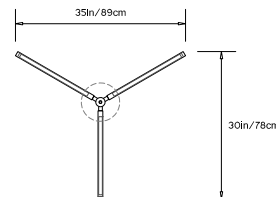

PRIS Y CHANDELIER

Collection:

Pris

Design Year:

2016

Dimensions:

W 30in/78cm x D 35in/89cm x H 7.75in/20cm

Weight:

9lbs/4.1kg

Specifications:

Wattage: 39

Lumens: 3000 Total

Color Temperature: 2700K

CRI: 95+

Life Hours: 50,000+

Internal TRIAC Dimmable Driver (120V)

* Remote TRIAC Dimmable Driver (120/240V) or Remote 0-10V Dimmable Driver (120-240V) upon request

Suspension:

Ships with 2ft/60cm long stem and 8in/20.3cm canopy in matching metal finish. Stem can be adjusted on site. Longer stem lengths available upon request.

Materials:

Solid Brass, Machined Aluminum, LED

Metal Finish Options:

Standard: Satin Brass, Polished Nickel

Upgrades: Brushed Nickel, Polished Brass, Antique Brass, Dark Bronze, Black Brass

* All fixtures are made to order. For finish options or custom requests, please contact our sales team.

Made in New York

TOP