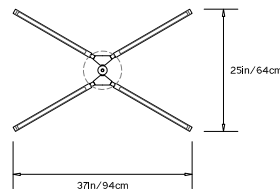

PRIS X CHANDELIER

Collection:

Pris

Design Year:

2016

Dimensions:

W 25in/64cm x D 37in/94cm x H 7.75in/20cm

Weight:

12lbs/5.4kg

Specifications:

Wattage: 52

Lumens: 3990 Total

Color Temperature: 2700K

CRI: 95+

Life Hours: 50,000+

Internal TRIAC Dimmable Driver (120V)

* Remote TRIAC Dimmable Driver (120/240V) or Remote 0-10V Dimmable Driver (120-240V) upon request

Suspension:

Ships with 2ft/60cm long stem and 8in/20.3cm canopy in matching metal finish. Stem can be adjusted on site. Longer stem lengths available upon request.

Materials:

Solid Brass, Machined Aluminum, LED

Metal Finish Options:

Standard: Satin Brass, Polished Nickel

Upgrades: Brushed Nickel, Polished Brass, Antique Brass, Dark Bronze, Black Brass

* All fixtures are made to order. For finish options or custom requests, please contact our sales team.

Made in New York

TOP