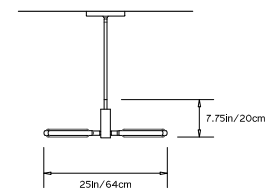

PRIS X CHANDELIER

Collection:

Pris

Design Year:

2016

Dimensions:

W 25in/64cm x D 37in/94cm x H 7.75in/20cm

Weight:

12lbs/5.4kg

Specifications:

Wattage: 52

Lumens: 3990 Total

Color Temperature: 2700K

CRI: 95+

Life Hours: 50,000+

Internal TRIAC Dimmable Driver (120V)

* Remote TRIAC Dimmable Driver (120/240V) or Remote 0-10V Dimmable Driver (120-240V) upon request

Suspension:

Ships with 2ft/60cm long stem and 8in/20.3cm canopy in matching metal finish. Stem can be adjusted on site. Longer stem lengths available upon request.

Materials:

Solid Brass, Machined Aluminum, LED

Metal Finish Options:

Standard: Satin Brass, Polished Nickel

Upgrades: Brushed Nickel, Polished Brass, Antique Brass, Dark Bronze, Black Brass

* All fixtures are made to order. For finish options or custom requests, please contact our sales team.

Made in New York

SIDE