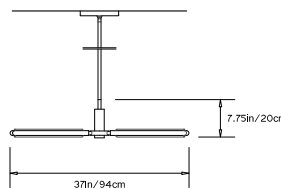

PRIS X CHANDELIER

Collection:

Pris

Design Year:

2016

Dimensions:

W 25in/64cm x D 37in/94cm x H 7.75in/20cm

Weight:

12lbs/5.4kg

Specifications:

Wattage: 52

Lumens: 3990 Total

Color Temperature: 2700K

CRI: 95+

Life Hours: 50,000+

Internal TRIAC Dimmable Driver (120V)

* Remote TRIAC Dimmable Driver (120/240V) or Remote 0-10V Dimmable Driver (120-240V) upon request

Suspension:

Ships with 2ft/60cm long stem and 8in/20.3cm canopy in matching metal finish. Stem can be adjusted on site. Longer stem lengths available upon request.

Materials:

Solid Brass, Machined Aluminum, LED

Metal Finish Options:

Standard: Satin Brass, Polished Nickel

Upgrades: Brushed Nickel, Polished Brass, Antique Brass, Dark Bronze, Black Brass

* All fixtures are made to order. For finish options or custom requests, please contact our sales team.

Made in New York

FRONT