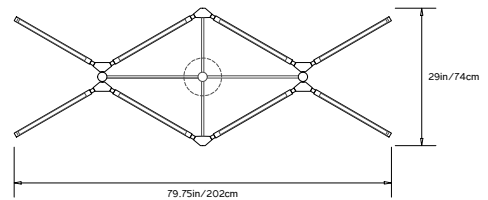

PRIS CROWN CHANDELIER

Collection:

Pris

Design Year:

2016

Dimensions:

W 79.75in/202cm x D 29in/74cm x H 18.25in/46cm

Weight:

26lbs/11.8kg

Specifications:

Wattage: 103

Lumens: 7980 Total

Color Temperature: 2700K

CRI: 95+

Life Hours: 50,000+

Internal TRIAC Dimmable Drivers (120V)

* Remote TRIAC Dimmable Drivers (120/240V) or Remote 0-10V Dimmable Drivers (120-240V) upon request

Suspension:

Ships with 2ft/60cm long stem and 8in/20.3cm canopy in matching metal finish. Stem can be adjusted on site. Longer stem lengths available upon request.

Materials:

Solid Brass, Machined Aluminum, LED

Metal Finish Options:

Standard: Satin Brass, Polished Nickel

Upgrades: Brushed Nickel, Polished Brass,

Antique Brass, Dark Bronze, Black Brass

* All fixtures are made to order. For finish options or custom requests, please contact our sales team.

Made in New York

TOP

SIDE