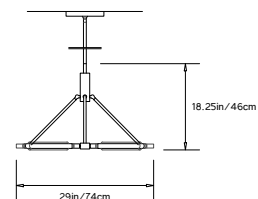

PRIS CROWN CHANDELIER

Collection:

Pris

Design Year:

2016

Dimensions:

W 79.75in/202cm x D 29in/74cm x H 18.25in/46cm

Weight:

26lbs/11.8kg

Specifications:

Wattage: 103

Lumens: 7980 Total

Color Temperature: 2700K

CRI: 95+

Life Hours: 50,000+

Internal TRIAC Dimmable Drivers (120V)

* Remote TRIAC Dimmable Drivers (120/240V) or Remote 0-10V Dimmable Drivers (120-240V) upon request

Suspension:

Ships with 2ft/60cm long stem and 8in/20.3cm canopy in matching metal finish. Stem can be adjusted on site. Longer stem lengths available upon request.

Materials:

Solid Brass, Machined Aluminum, LED

Metal Finish Options:

Standard: Satin Brass, Polished Nickel

Upgrades: Brushed Nickel, Polished Brass,

Antique Brass, Dark Bronze, Black Brass

* All fixtures are made to order. For finish options or custom requests, please contact our sales team.

Made in New York

SIDE