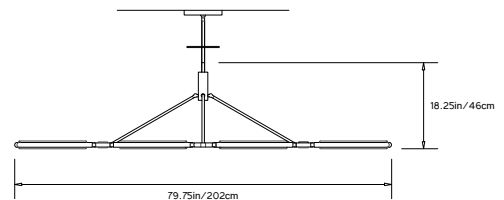

PRIS CROWN CHANDELIER

Collection:

Pris

Design Year:

2016

Dimensions:

W 79.75in/202cm x D 29in/74cm x H 18.25in/46cm

Weight:

26lbs/11.8kg

Specifications:

Wattage: 103

Lumens: 7980 Total

Color Temperature: 2700K

CRI: 95+

Life Hours: 50,000+

Internal TRIAC Dimmable Drivers (120V)

* Remote TRIAC Dimmable Drivers (120/240V) or Remote 0-10V Dimmable Drivers (120-240V) upon request

Suspension:

Ships with 2ft/60cm long stem and 8in/20.3cm canopy in matching metal finish. Stem can be adjusted on site. Longer stem lengths available upon request.

Materials:

Solid Brass, Machined Aluminum, LED

Metal Finish Options:

Standard: Satin Brass, Polished Nickel

Upgrades: Brushed Nickel, Polished Brass,

Antique Brass, Dark Bronze, Black Brass

* All fixtures are made to order. For finish options or custom requests, please contact our sales team.

Made in New York

FRONT

SIDE