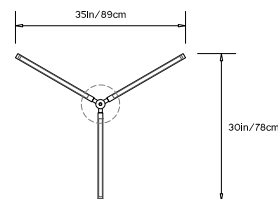

PRIS Y CHANDELIER

Collection:
Pris

Design Year:
2016

Dimensions:
L 35in/89cm x W 30in/78cm x H 7.75in/20cm

Weight:
9lbs/4.1kg

Illumination (120/240 V LED):
 Wattage: 40
 Lumens: 3440 Total
 Color Temperature: 2700K
 CRI: 95+
 Life Hours: 50,000+

Driver:
 120V: Internal TRIAC Dimmable
 Remote TRIAC or 0-10V Dimmable
 240V: Remote 0-10V Dimmable

Suspension:
 0.625in pipe and 8in round canopy in matching metal finish. Ships with 2ft/60cm long pipe to measure on site. Longer pipe lengths available upon request.

TOP

FRONT

SIDE