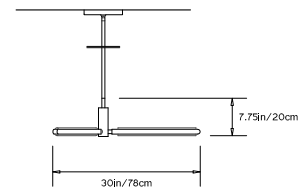

PRIS Y CHANDELIER

Collection:
Pris

Design Year:
2016

Dimensions:
L 35in/89cm x W 30in/78cm x H 7.75in/20cm

Weight:
9lbs/4.1kg

Illumination (120/240 V LED):
 Wattage: 40
 Lumens: 3440 Total
 Color Temperature: 2700K
 CRI: 95+
 Life Hours: 50,000+

TOP

FRONT

SIDE