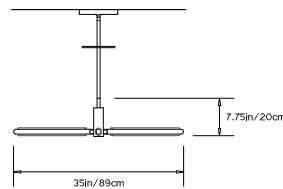

PRIS Y CHANDELIER

Collection:
Pris

Design Year:
2016

Dimensions:
L 35in/89cm x W 30in/78cm x H 7.75in/20cm

Weight:
9lbs/4.1kg

Illumination (120/240 V LED):
 Wattage: 40
 Lumens: 3440 Total
 Color Temperature: 2700K
 CRI: 95+
 Life Hours: 50,000+

TOP

FRONT

SIDE