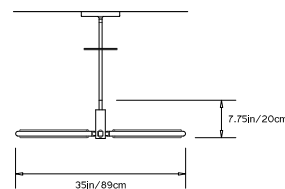

PRIS Y CHANDELIER

Collection:
Pris

Design Year:
2016

Dimensions:
W 30in/78cm x D 35in/89cm x H 7.75in/20cm

Weight:
9lbs/4.1kg

Illumination (120/240 V LED):
Wattage: 40
Lumens: 2730 Total
Color Temperature: 2700K
CRI: 95+
Life Hours: 50,000+

Driver:
120V: Internal TRIAC Dimmable
      Remote TRIAC or 0-10V Dimmable
240V: Remote 0-10V Dimmable

Suspension:
0.625in pipe and 8in round canopy in matching metal finish. Ships with 2ft/60cm long pipe to measure on site. Longer pipe lengths available upon request.

Materials:
Solid Brass, Machined Aluminum, LED

Metal Finish Options:
Standard: Satin Brass
Upgrades: Polished Nickel, Antique Brass, Dark Bronze, Black Brass

Certifications:
UL, cUL, CE

Made in:
New York, USA

TOP

FRONT