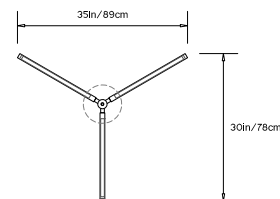

PRIS Y CHANDELIER

Collection:
Pris

Design Year:
2016

Dimensions:
W 30in/78cm x D 35in/89cm x H 7.75in/20cm

Weight:
9lbs/4.1kg

Illumination (120/240 V LED):
Wattage: 40
Lumens: 2730 Total
Color Temperature: 2700K
CRI: 95+
Life Hours: 50,000+

Driver:
120V: Internal TRIAC Dimmable
      Remote TRIAC or 0-10V Dimmable
240V: Remote 0-10V Dimmable

Suspension:
0.625in pipe and 8in round canopy in matching metal finish. Ships with 2ft/60cm long pipe to measure on site. Longer pipe lengths available upon request.

Materials:
Solid Brass, Machined Aluminum, LED

Metal Finish Options:
Standard: Satin Brass
Upgrades: Polished Nickel, Antique Brass, Dark Bronze, Black Brass

Certifications:
UL, cUL, CE

Made in:
New York, USA

TOP