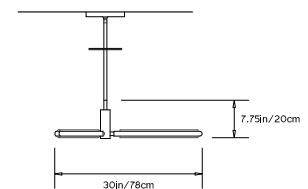

PRIS Y CHANDELIER

Collection:
Pris

Design Year:
2016

Dimensions:
W 30in/78cm x D 35in/89cm x H 7.75in/20cm

Weight:
9lbs/4.1kg

Illumination (120/240 V LED):
Wattage: 40
Lumens: 2730 Total
Color Temperature: 2700K
CRI: 95+
Life Hours: 50,000+

Driver:
120V: Internal TRIAC Dimmable
      Remote TRIAC or 0-10V Dimmable
240V: Remote 0-10V Dimmable

Suspension:
0.625in pipe and 8in round canopy in matching metal finish. Ships with 2ft/60cm long pipe to measure on site. Longer pipe lengths available upon request.

Materials:
Solid Brass, Machined Aluminum, LED

Metal Finish Options:
Standard: Satin Brass
Upgrades: Polished Nickel, Antique Brass, Dark Bronze, Black Brass

Certifications:
UL, cUL, CE

Made in:
New York, USA

SIDE