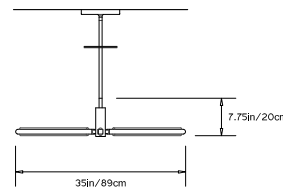

PRIS Y CHANDELIER

Collection:
Pris

Design Year:
2016

Dimensions:
L 35in/89cm x W 30in/78cm x H 7.75in/20cm

Weight:
9lbs/4.1kg

Illumination (120/240 V LED):
 Wattage: 40
 Lumens: 3440 Total
 Color Temperature: 2700K
 CRI: 95+
 Life Hours: 50,000+

TOP

FRONT

SIDE