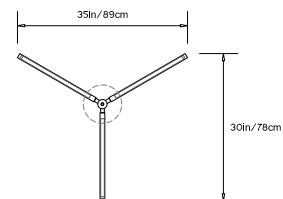

PRIS Y CHANDELIER

Collection:
Pris

Design Year:
2016

Dimensions:
L 35in/89cm x W 30in/78cm x H 7.75in/20cm

Weight:
9lbs/4.1kg

Illumination (120/240 V LED):
 Wattage: 40
 Lumens: 3440 Total
 Color Temperature: 2700K
 CRI: 95+
 Life Hours: 50,000+

Driver:
 120V: Internal TRIAC Dimmable
 Remote TRIAC or 0-10V Dimmable
 240V: Remote 0-10V Dimmable

Suspension:
 0.625in pipe and 8in round canopy in matching metal finish. Ships with 2ft/60cm long pipe to measure on site. Longer pipe lengths available upon request.

TOP

FRONT

SIDE