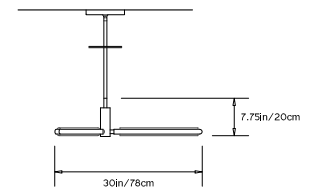

PRIS Y CHANDELIER

Collection:
Pris

Design Year:
2016

Dimensions:
L 35in/89cm x W 30in/78cm x H 7.75in/20cm

Weight:
9lbs/4.1kg

Illumination (120/240 V LED):
 Wattage: 40
 Lumens: 3440 Total
 Color Temperature: 2700K
 CRI: 95+
 Life Hours: 50,000+

TOP

FRONT

SIDE