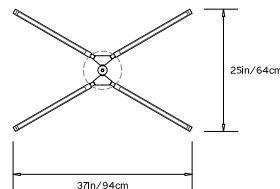

PRIS X CHANDELIER

Collection:
Pris

Design Year:
2016

Dimensions:
L 37in/94cm x W 25in/64cm x H 7.75in/20cm

Weight:
12lbs/5.4kg

Illumination (120/240 V LED):
 Wattage: 52
 Lumens: 4570 Total
 Color Temperature: 2700K
 CRI: 95+
 Life Hours: 50,000+

Driver:
 120V: Internal TRIAC Dimmable
 Remote TRIAC or 0-10V Dimmable
 240V: Remote 0-10V Dimmable

Suspension:
 0.625in pipe and 8in round canopy in matching metal finish. Ships with 2ft/60cm long pipe to measure on site. Longer pipe lengths available upon request.

TOP

FRONT

SIDE