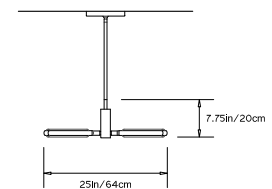

PRIS X CHANDELIER

Collection:
Pris

Design Year:
2016

Dimensions:
L 37in/94cm x W 25in/64cm x H 7.75in/20cm

Weight:
12lbs/5.4kg

Illumination (120/240 V LED):
 Wattage: 52
 Lumens: 4570 Total
 Color Temperature: 2700K
 CRI: 95+
 Life Hours: 50,000+

TOP

FRONT

SIDE