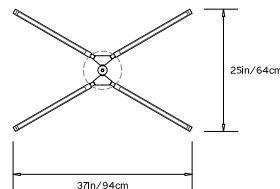

PRIS X CHANDELIER

Collection:
Pris

Design Year:
2016

Dimensions:
W 25in/64cm x D 37in/94cm x H 7.75in/20cm

Weight:
12lbs/5.4kg

Illumination (120/240 V LED):
Wattage: 52
Lumens: 3630 Total
Color Temperature: 2700K
CRI: 95+
Life Hours: 50,000+

Driver:
120V: Internal TRIAC Dimmable
      Remote TRIAC or 0-10V Dimmable
240V: Remote 0-10V Dimmable

Suspension:
0.625in pipe and 8in round canopy in matching metal finish. Ships with 2ft/60cm long pipe to measure on site. Longer pipe lengths available upon request.

Materials:
Solid Brass, Machined Aluminum, LED

Metal Finish Options:
Standard: Satin Brass
Upgrades: Polished Nickel, Antique Brass, Dark Bronze, Black Brass

Certifications:
UL, cUL, CE

Made in:
New York, USA

TOP