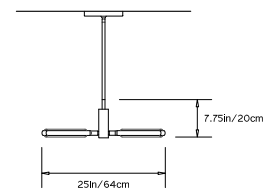

PRIS X CHANDELIER

Collection:
Pris

Design Year:
2016

Dimensions:
W 25in/64cm x D 37in/94cm x H 7.75in/20cm

Weight:
12lbs/5.4kg

Illumination (120/240 V LED):
Wattage: 52
Lumens: 3630 Total
Color Temperature: 2700K
CRI: 95+
Life Hours: 50,000+

Driver:
120V: Internal TRIAC Dimmable
      Remote TRIAC or 0-10V Dimmable
240V: Remote 0-10V Dimmable

Suspension:
0.625in pipe and 8in round canopy in matching metal finish. Ships with 2ft/60cm long pipe to measure on site. Longer pipe lengths available upon request.

Materials:
Solid Brass, Machined Aluminum, LED

Metal Finish Options:
Standard: Satin Brass
Upgrades: Polished Nickel, Antique Brass, Dark Bronze, Black Brass

Certifications:
UL, cUL, CE

Made in:
New York, USA

SIDE