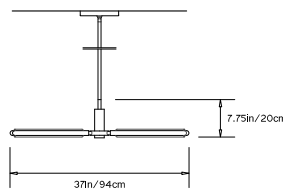

PRIS X CHANDELIER

Collection:
Pris

Design Year:
2016

Dimensions:
W 25in/64cm x D 37in/94cm x H 7.75in/20cm

Weight:
12lbs/5.4kg

Illumination (120/240 V LED):
Wattage: 52
Lumens: 3630 Total
Color Temperature: 2700K
CRI: 95+
Life Hours: 50,000+

Driver:
120V: Internal TRIAC Dimmable
      Remote TRIAC or 0-10V Dimmable
240V: Remote 0-10V Dimmable

Suspension:
0.625in pipe and 8in round canopy in matching metal finish. Ships with 2ft/60cm long pipe to measure on site. Longer pipe lengths available upon request.

Materials:
Solid Brass, Machined Aluminum, LED

Metal Finish Options:
Standard: Satin Brass
Upgrades: Polished Nickel, Antique Brass, Dark Bronze, Black Brass

Certifications:
UL, cUL, CE

Made in:
New York, USA

FRONT