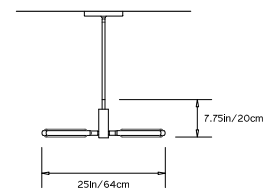

PRIS X CHANDELIER

Collection:
Pris

Design Year:
2016

Dimensions:
L 37in/94cm x W 25in/64cm x H 7.75in/20cm

Weight:
12lbs/5.4kg

Illumination (120/240 V LED):
 Wattage: 52
 Lumens: 4570 Total
 Color Temperature: 2700K
 CRI: 95+
 Life Hours: 50,000+

TOP

FRONT

SIDE