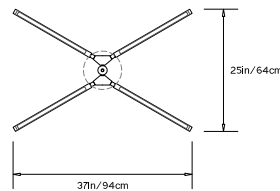

PRIS X CHANDELIER

Collection:
Pris

Design Year:
2016

Dimensions:
L 37in/94cm x W 25in/64cm x H 7.75in/20cm

Weight:
12lbs/5.4kg

Illumination (120/240 V LED):
 Wattage: 52
 Lumens: 4570 Total
 Color Temperature: 2700K
 CRI: 95+
 Life Hours: 50,000+

Driver:
 120V: Internal TRIAC Dimmable
 Remote TRIAC or 0-10V Dimmable
 240V: Remote 0-10V Dimmable

Suspension:
 0.625in pipe and 8in round canopy in matching metal finish. Ships with 2ft/60cm long pipe to measure on site. Longer pipe lengths available upon request.

TOP

FRONT

SIDE