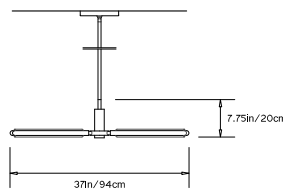

PRIS X CHANDELIER

Collection:
Pris

Design Year:
2016

Dimensions:
L 37in/94cm x W 25in/64cm x H 7.75in/20cm

Weight:
12lbs/5.4kg

Illumination (120/240 V LED):
 Wattage: 52
 Lumens: 4570 Total
 Color Temperature: 2700K
 CRI: 95+
 Life Hours: 50,000+

TOP

FRONT

SIDE