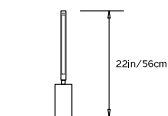

## PRIS TABLE LAMP

**Collection:**

Pris

**Design Year:**

2016

**Dimensions:**

Diam. 3.5in/9cm x H 22in/56cm

**Weight:**

\* All fixtures are made to order. For finish options or custom requests, please contact our sales team.

**Made in New York**

UL, cUL  
on request

Pris Table Lamp pictured with Satin Brass metal finish

TOP