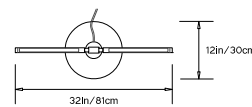

PRIS T FLOOR LAMP

Collection:

Pris

Design Year:

2016

Dimensions:

W 32in/81cm x D 12in/30cm x H 66in/168cm

Weight:

23lbs/10.4kg

Specifications:

Wattage: 20

Lumens: 1488 Total

Color Temperature: 2700K

CRI: 90+

Life Hours: 50,000+

Internal Driver, Dimmer at Base

12ft/3.7m black lamp cord with in-line on/off switch

Materials:

Solid Brass, Machined Aluminum, LED

Metal Finish Options:

Standard: Satin Brass, Polished Nickel

Upgrades: Brushed Nickel, Polished Brass,

Antique Brass, Dark Bronze, Black Brass

* All fixtures are made to order. For finish options or custom requests, please contact our sales team.

Made in New York

UL, cUL
on request

TOP