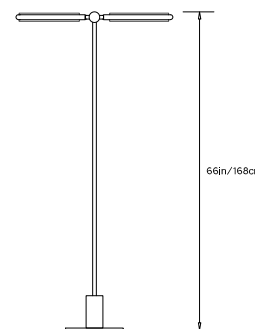

PRIS T FLOOR LAMP

Collection:

Pris

Design Year:

2016

Dimensions:

W 32in/81cm x D 12in/30cm x H 66in/168cm

Weight:

23lbs/10.4kg

Specifications:

Wattage: 20

Lumens: 1488 Total

Color Temperature: 2700K

CRI: 90+

Life Hours: 50,000+

Internal Driver, Dimmer at Base

12ft/3.7m black lamp cord with in-line on/off switch

Materials:

Solid Brass, Machined Aluminum, LED

Metal Finish Options:

Standard: Satin Brass, Polished Nickel

Upgrades: Brushed Nickel, Polished Brass,

Antique Brass, Dark Bronze, Black Brass

* All fixtures are made to order. For finish options or custom requests, please contact our sales team.

Made in New York

UL, cUL
on request

FRONT