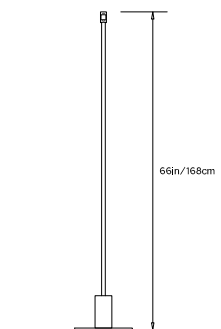

PRIS T FLOOR LAMP

Collection:

Pris

Design Year:

2016

Dimensions:

W 32in/81cm x D 12in/30cm x H 66in/168cm

Weight:

23lbs/10.4kg

Specifications:

Wattage: 20

Lumens: 1488 Total

Color Temperature: 2700K

CRI: 90+

Life Hours: 50,000+

Internal Driver, Dimmer at Base

12ft/3.7m black lamp cord with in-line on/off switch

Materials:

Solid Brass, Machined Aluminum, LED

Metal Finish Options:

Standard: Satin Brass, Polished Nickel

Upgrades: Brushed Nickel, Polished Brass,

Antique Brass, Dark Bronze, Black Brass

SIDE