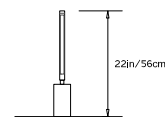

PRIS COLLECTION

Product Name:
PRIS TABLE LAMP

Design Year:
2016

Designer / Manufacturer:
PELLE

Dimensions:
Diam. 3.5in/9cm x H 22in/56cm

Weight:
6lbs/2.7kg

120 V LED Illumination:
Wattage: 7
Lumens: 500 Total. 250/side
Color Temperature: 2700K
CRI: 90+
Dimmable

Materials:
Solid Brass, Machined Aluminum, LED

Metal Finish Options:
Standard: Satin Brass
Custom: Black Brass, Polished Nickel

Made in:
New York, USA

FRONT VIEW