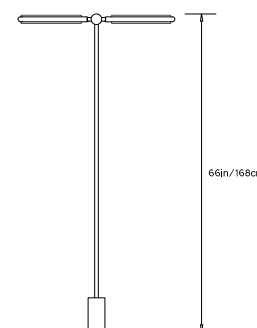

PRIS COLLECTION

Product Name:
PRIS T FLOOR LAMP

Design Year:
2016

Designer / Manufacturer:
PELLE

Dimensions:
W 32in/81cm x H 66in/168cm x D 12in/30cm

Weight:
23lb/10.4kg

120 V LED Illumination:
Wattage: 14
Lumens: 1004 Total. 502/side
Color Temperature: 2700K
CRI: 90+
Dimmable upon request

Materials:
Solid Brass, Machined Aluminum, LED

Metal Finish Options:
Standard: Satin Brass
Custom: Black Brass, Polished Nickel

Made in:
New York, USA

TOP VIEW

FRONT VIEW

SIDE VIEW