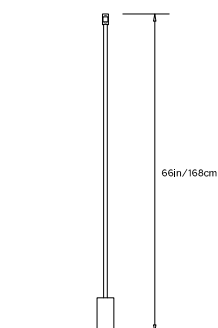

PRIS COLLECTION

Product Name:
PRIS T FLOOR LAMP

Design Year:
2016

Designer / Manufacturer:
PELLE

Dimensions:
W 32in/81cm x H 66in/168cm x D 12in/30cm

Weight:
23lb/10.4kg

120 V LED Illumination:
Wattage: 14
Lumens: 1004 Total. 502/side
Color Temperature: 2700K
CRI: 90+
Dimmable upon request

Materials:
Solid Brass, Machined Aluminum, LED

Metal Finish Options:
Standard: Satin Brass
Custom: Black Brass, Polished Nickel

Made in:
New York, USA

SIDE VIEW