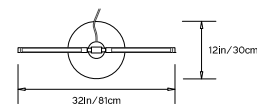

PRIS COLLECTION

Product Name:
PRIS T FLOOR LAMP

Design Year:
2016

Designer / Manufacturer:
PELLE

Dimensions:
W 32in/81cm x H 66in/168cm x D 12in/30cm

Weight:
23lb/10.4kg

120 V LED Illumination:
Wattage: 14
Lumens: 1004 Total. 502/side
Color Temperature: 2700K
CRI: 90+
Dimmable upon request

Materials:
Solid Brass, Machined Aluminum, LED

Metal Finish Options:
Standard: Satin Brass
Custom: Black Brass, Polished Nickel

Made in:
New York, USA

TOP VIEW