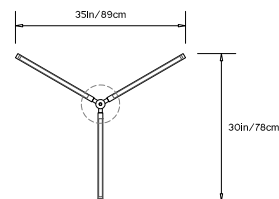

PRIS Y CHANDELIER

Collection:
Pris

Design Year:
2016

Dimensions:
W 30in/78cm x D 35in/89cm x H 7.75in/20cm

Weight:
9lbs/4.1kg

Illumination (120/240 V LED):
Wattage: 40
Lumens: 2730 Total
Color Temperature: 2700K
CRI: 95+
Life Hours: 50,000+

Driver:
120V: Internal TRIAC Dimmable
      Remote TRIAC or 0-10V Dimmable
240V: Remote 0-10V Dimmable

Suspension:
0.625in pipe and 8in round canopy in matching metal finish. Ships with 2ft/60cm long pipe to measure on site. Longer pipe lengths available upon request.

Materials:
Solid Brass, Machined Aluminum, LED

Metal Finish Options:
Standard: Satin Brass, Polished Nickel
Upgrades: Antique Brass, Dark Bronze, Black Brass

Certifications:
UL, cUL, CE

Made in:
New York, USA

TOP