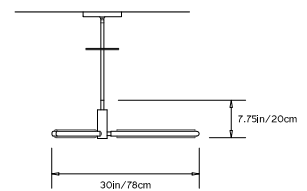

PRIS Y CHANDELIER

Collection:
Pris

Design Year:
2016

Dimensions:
W 30in/78cm x D 35in/89cm x H 7.75in/20cm

Weight:
9lbs/4.1kg

Illumination (120/240 V LED):
Wattage: 40
Lumens: 2730 Total
Color Temperature: 2700K
CRI: 95+
Life Hours: 50,000+

Driver:
120V: Internal TRIAC Dimmable
      Remote TRIAC or 0-10V Dimmable
240V: Remote 0-10V Dimmable

Suspension:
0.625in pipe and 8in round canopy in matching metal finish. Ships with 2ft/60cm long pipe to measure on site. Longer pipe lengths available upon request.

Materials:
Solid Brass, Machined Aluminum, LED

Metal Finish Options:
Standard: Satin Brass, Polished Nickel
Upgrades: Antique Brass, Dark Bronze, Black Brass

Certifications:
UL, cUL, CE

Made in:
New York, USA

SIDE