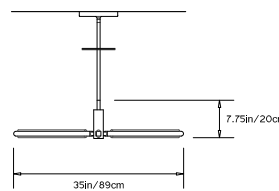

PRIS Y CHANDELIER

Collection:
Pris

Design Year:
2016

Dimensions:
W 30in/78cm x D 35in/89cm x H 7.75in/20cm

Weight:
9lbs/4.1kg

Illumination (120/240 V LED):
Wattage: 40
Lumens: 2730 Total
Color Temperature: 2700K
CRI: 95+
Life Hours: 50,000+

Driver:
120V: Internal TRIAC Dimmable
      Remote TRIAC or 0-10V Dimmable
240V: Remote 0-10V Dimmable

Suspension:
0.625in pipe and 8in round canopy in matching metal finish. Ships with 2ft/60cm long pipe to measure on site. Longer pipe lengths available upon request.

Materials:
Solid Brass, Machined Aluminum, LED

Metal Finish Options:
Standard: Satin Brass, Polished Nickel
Upgrades: Antique Brass, Dark Bronze, Black Brass

Certifications:
UL, cUL, CE

Made in:
New York, USA

TOP

FRONT