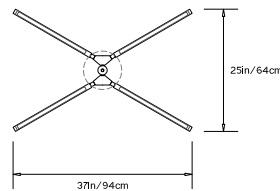

PRIS X CHANDELIER

Collection:
Pris

Design Year:
2016

Dimensions:
W 25in/64cm x D 37in/94cm x H 7.75in/20cm

Weight:
12lbs/5.4kg

Illumination (120/240 V LED):
 Wattage: 52
 Lumens: 3630 Total
 Color Temperature: 2700K
 CRI: 95+
 Life Hours: 50,000+

Driver:
 120V: Internal TRIAC Dimmable
 Remote TRIAC or 0-10V Dimmable
 240V: Remote 0-10V Dimmable

Suspension:
 0.625in pipe and 8in round canopy in matching metal finish. Ships with 2ft/60cm long pipe to measure on site. Longer pipe lengths available upon request.

TOP

FRONT

SIDE