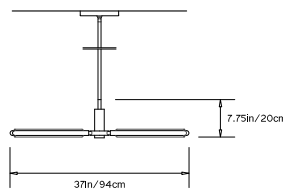

PRIS X CHANDELIER

Collection:
Pris

Design Year:
2016

Dimensions:
W 25in/64cm x D 37in/94cm x H 7.75in/20cm

Weight:
12lbs/5.4kg

Illumination (120/240 V LED):
 Wattage: 52
 Lumens: 3630 Total
 Color Temperature: 2700K
 CRI: 95+
 Life Hours: 50,000+

TOP

FRONT

SIDE