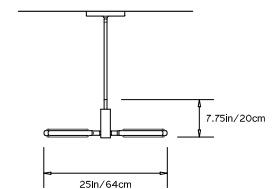

PRIS X CHANDELIER

Collection:
Pris

Design Year:
2016

Dimensions:
W 25in/64cm x D 37in/94cm x H 7.75in/20cm

Weight:
12lbs/5.4kg

Illumination (120/240 V LED):
 Wattage: 52
 Lumens: 3630 Total
 Color Temperature: 2700K
 CRI: 95+
 Life Hours: 50,000+

TOP

FRONT

SIDE