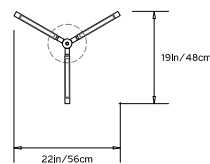

PRIS TORCH

Collection:
Pris

Design Year:
2017

Dimensions:
W 22in/56cm x D 19in/48cm x H 37in/64cm

Weight:
15lbs/6.8kg

Illumination (120/240 V LED):
Wattage: 77
Lumens: 5450 Total
Color Temperature: 2700K
CRI: 95+
Life Hours: 50,000+

Driver:
120V: Internal TRIAC Dimmable
      Remote TRIAC or 0-10V Dimmable
240V: Remote 0-10V Dimmable

Suspension:
0.625in pipe and 8in round canopy in matching metal finish. Ships with 2ft/60cm long pipe to measure on site. Longer pipe lengths available upon request.

Materials:
Solid Brass, Machined Aluminum, LED

Metal Finish Options:
Standard: Satin Brass, Polished Nickel
Upgrades: Antique Brass, Dark Bronze, Black Brass

Certifications:
UL, cUL, CE

Made in:
New York, USA

TOP