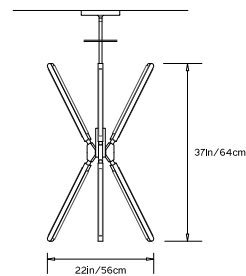

PRIS TORCH

Collection:
Pris

Design Year:
2017

Dimensions:
W 22in/56cm x D 19in/48cm x H 37in/64cm

Weight:
15lbs/6.8kg

Illumination (120/240 V LED):
 Wattage: 77
 Lumens: 5450 Total
 Color Temperature: 2700K
 CRI: 95+
 Life Hours: 50,000+

Driver:
 120V: Internal TRIAC Dimmable
 Remote TRIAC or 0-10V Dimmable
 240V: Remote 0-10V Dimmable

Suspension:
 0.625in pipe and 8in round canopy in matching metal finish. Ships with 2ft/60cm long pipe to measure on site. Longer pipe lengths available upon request.

TOP

FRONT

SIDE