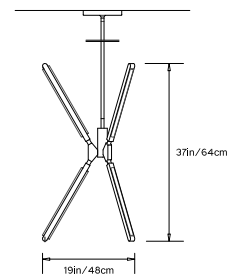

PRIS TORCH

Collection:
Pris

Design Year:
2017

Dimensions:
W 22in/56cm x D 19in/48cm x H 37in/64cm

Weight:
15lbs/6.8kg

Illumination (120/240 V LED):
 Wattage: 77
 Lumens: 5450 Total
 Color Temperature: 2700K
 CRI: 95+
 Life Hours: 50,000+

Driver:
 120V: Internal TRIAC Dimmable
 Remote TRIAC or 0-10V Dimmable
 240V: Remote 0-10V Dimmable

Suspension:
 0.625in pipe and 8in round canopy in matching metal finish. Ships with 2ft/60cm long pipe to measure on site. Longer pipe lengths available upon request.

TOP

FRONT

SIDE