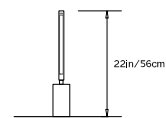

PRIS TABLE LAMP

Collection:
Pris

Design Year:
2016

Dimensions:
Diam. 3.5in/9cm x H 22in/56cm

Weight:
6lbs/2.7kg

Illumination (120/240 V LED):
Wattage: 7
Lumens: 494 Total
Color Temperature: 2700K
CRI: 90+
Life Hours: 50,000+

Lamp Cord:
12ft black cord. Dimmer at base.

Materials:
Solid Brass, Machined Aluminum, LED

Metal Finish Options:
Standard: Satin Brass, Polished Nickel
Upgrades: Antique Brass, Dark Bronze, Black Brass

Certifications:
UL or cUL on request, CE

Made in:
New York, USA

FRONT