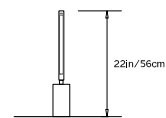

PRIS TABLE LAMP

Collection:

Pris

Design Year:

2016

Dimensions:

Diam. 3.5in/9cm x H 22in/56cm

Weight:

6lbs/2.7kg

Illumination (120/240 V LED):

Wattage: 7

Lumens: 494 Total

Color Temperature: 2700K

CRI: 90+

Life Hours: 50,000+

Lamp Cord:

12ft black cord. Dimmer at base.

Materials:

Solid Brass, Machined Aluminum, LED

Metal Finish Options:

Standard: Satin Brass

Upgrades: Polished Nickel Antique Brass, Dark
Bronze, Black Brass

Certifications:

UL or cUL on request, CE

Made in:

New York, USA

FRONT