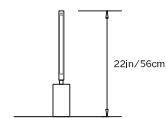

PRIS TABLE LAMP

Collection:
Pris

Design Year:
2016

Dimensions:
Diam. 3.5in/9cm x H 22in/56cm

Weight:
6lbs/2.7kg

Illumination (120/240 V LED):
Wattage: 7
Lumens: 494 Total
Color Temperature: 2700K
CRI: 90+
Life Hours: 50,000+

Lamp Cord:
12ft black cord. Dimmer at base.

Materials:
Solid Brass, Machined Aluminum, LED

Metal Finish Options:
Standard: Satin Brass
Upgrades: Polished Nickel, Antique Brass, Dark
Bronze, Black Brass

Certifications:
UL or cUL on request, CE

Made in:
New York, USA

FRONT