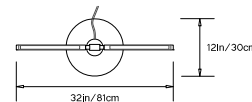

PRIS T FLOOR LAMP

Collection:

Pris

Design Year:

2016

Dimensions:

W 32in/81cm x D 12in/30cm x H 66in/168cm

Weight:

23lb/10.4kg

Illumination (120/240 V LED):

Wattage: 14

Lumens: 990 Total

Color Temperature: 2700K

CRI: 90+

Life Hours: 50,000+

Dimmable

Lamp Cord:

12ft black cord with in-line on/off switch. Dimmer at base.

Materials:

Solid Brass, Machined Aluminum, LED

Metal Finish Options:

Standard: Satin Brass, Polished Nickel

Upgrades: Antique Brass, Dark Bronze, Black Brass

Certifications:

UL or cUL on request, CE

Made in:

New York, USA

TOP