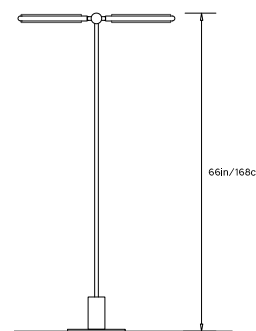

PRIS T FLOOR LAMP

Collection:

Pris

Design Year:

2016

Dimensions:

W 32in/81cm x D 12in/30cm x H 66in/168cm

Weight:

23lb/10.4kg

Illumination (120/240 V LED):

Wattage: 14

Lumens: 990 Total

Color Temperature: 2700K

CRI: 90+

Life Hours: 50,000+

Dimmable

Lamp Cord:

12ft black cord with in-line on/off switch. Dimmer at base.

Materials:

Solid Brass, Machined Aluminum, LED

Metal Finish Options:

Standard: Satin Brass, Polished Nickel

Upgrades: Antique Brass, Dark Bronze, Black Brass

Certifications:

UL or cUL on request, CE

Made in:

New York, USA

TOP

FRONT