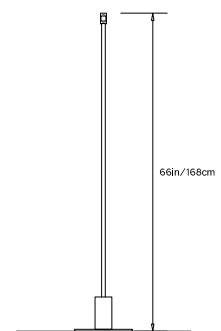

PRIS T FLOOR LAMP

Collection:

Pris

Design Year:

2016

Dimensions:

W 32in/81cm x D 12in/30cm x H 66in/168cm

Weight:

23lb/10.4kg

Illumination (120/240 V LED):

Wattage: 14

Lumens: 990 Total

Color Temperature: 2700K

CRI: 90+

Life Hours: 50,000+

Dimmable

Lamp Cord:

12ft black cord with in-line on/off switch. Dimmer at base.

Materials:

Solid Brass, Machined Aluminum, LED

Metal Finish Options:

Standard: Satin Brass, Polished Nickel

Upgrades: Antique Brass, Dark Bronze, Black Brass

Certifications:

UL or cUL on request, CE

Made in:

New York, USA

SIDE