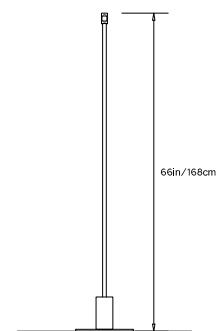

PRIS T FLOOR LAMP

Collection:

Pris

Design Year:

2016

Dimensions:

W 32in/81cm x D 12in/30cm x H 66in/168cm

Weight:

23lb/10.4kg

Illumination (120/240 V LED):

Wattage: 14

Lumens: 990 Total

Color Temperature: 2700K

CRI: 90+

Life Hours: 50,000+

Dimmable

Lamp Cord:

12ft black cord with in-line on/off switch. Dimmer at base.

Materials:

Solid Brass, Machined Aluminum, LED

Metal Finish Options:

Standard: Satin Brass

Upgrades: Polished Nickel Antique Brass, Dark Bronze, Black Brass

Certifications:

UL or cUL on request, CE

Made in:

New York, USA

SIDE