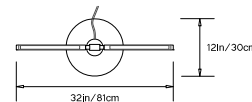

PRIS T FLOOR LAMP

Collection:

Pris

Design Year:

2016

Dimensions:

W 32in/81cm x D 12in/30cm x H 66in/168cm

Weight:

23lb/10.4kg

Illumination (120/240 V LED):

Wattage: 14

Lumens: 990 Total

Color Temperature: 2700K

CRI: 90+

Life Hours: 50,000+

Dimmable

Lamp Cord:

12ft black cord with in-line on/off switch. Dimmer at base.

Materials:

Solid Brass, Machined Aluminum, LED

Metal Finish Options:

Standard: Satin Brass

Upgrades: Polished Nickel Antique Brass, Dark Bronze, Black Brass

Certifications:

UL or cUL on request, CE

Made in:

New York, USA

TOP