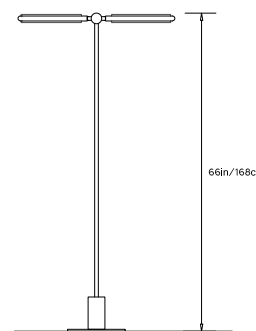

PRIS T FLOOR LAMP

Collection:

Pris

Design Year:

2016

Dimensions:

W 32in/81cm x D 12in/30cm x H 66in/168cm

Weight:

23lb/10.4kg

Illumination (120/240 V LED):

Wattage: 14

Lumens: 990 Total

Color Temperature: 2700K

CRI: 90+

Life Hours: 50,000+

Dimmable

Lamp Cord:

12ft black cord with in-line on/off switch. Dimmer at base.

Materials:

Solid Brass, Machined Aluminum, LED

Metal Finish Options:

Standard: Satin Brass

Upgrades: Polished Nickel Antique Brass, Dark Bronze, Black Brass

Certifications:

UL or cUL on request, CE

Made in:

New York, USA

TOP

FRONT