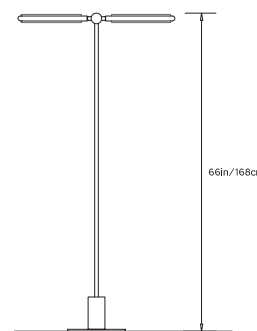

PRIS T FLOOR LAMP

Collection:

Pris

Design Year:

2016

Dimensions:

W 32in/81cm x D 12in/30cm x H 66in/168cm

Weight:

23lb/10.4kg

Illumination (120/240 V LED):

Wattage: 14

Lumens: 990 Total

Color Temperature: 2700K

CRI: 90+

Life Hours: 50,000+

Dimmable

Lamp Cord:

12ft black cord with in-line on/off switch. Dimmer at base.

Materials:

Solid Brass, Machined Aluminum, LED

Metal Finish Options:

Standard: Satin Brass

Upgrades: Polished Nickel, Antique Brass, Dark Bronze, Black Brass

Certifications:

UL or cUL on request, CE

Made in:

New York, USA

TOP

FRONT