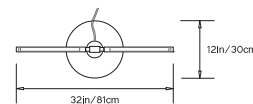

PRIS T FLOOR LAMP

Collection:

Pris

Design Year:

2016

Dimensions:

W 32in/81cm x D 12in/30cm x H 66in/168cm

Weight:

23lb/10.4kg

Illumination (120/240 V LED):

Wattage: 14

Lumens: 990 Total

Color Temperature: 2700K

CRI: 90+

Life Hours: 50,000+

Dimmable

Lamp Cord:

12ft black cord with in-line on/off switch. Dimmer at base.

Materials:

Solid Brass, Machined Aluminum, LED

Metal Finish Options:

Standard: Satin Brass

Upgrades: Polished Nickel, Antique Brass, Dark Bronze, Black Brass

Certifications:

UL or cUL on request, CE

Made in:

New York, USA

TOP