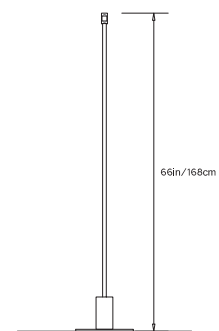

PRIS T FLOOR LAMP

Collection:

Pris

Design Year:

2016

Dimensions:

W 32in/81cm x D 12in/30cm x H 66in/168cm

Weight:

23lb/10.4kg

Illumination (120/240 V LED):

Wattage: 14

Lumens: 990 Total

Color Temperature: 2700K

CRI: 90+

Life Hours: 50,000+

Dimmable

Lamp Cord:

12ft black cord with in-line on/off switch. Dimmer at base.

Materials:

Solid Brass, Machined Aluminum, LED

Metal Finish Options:

Standard: Satin Brass

Upgrades: Polished Nickel, Antique Brass, Dark Bronze, Black Brass

Certifications:

UL or cUL on request, CE

Made in:

New York, USA

SIDE